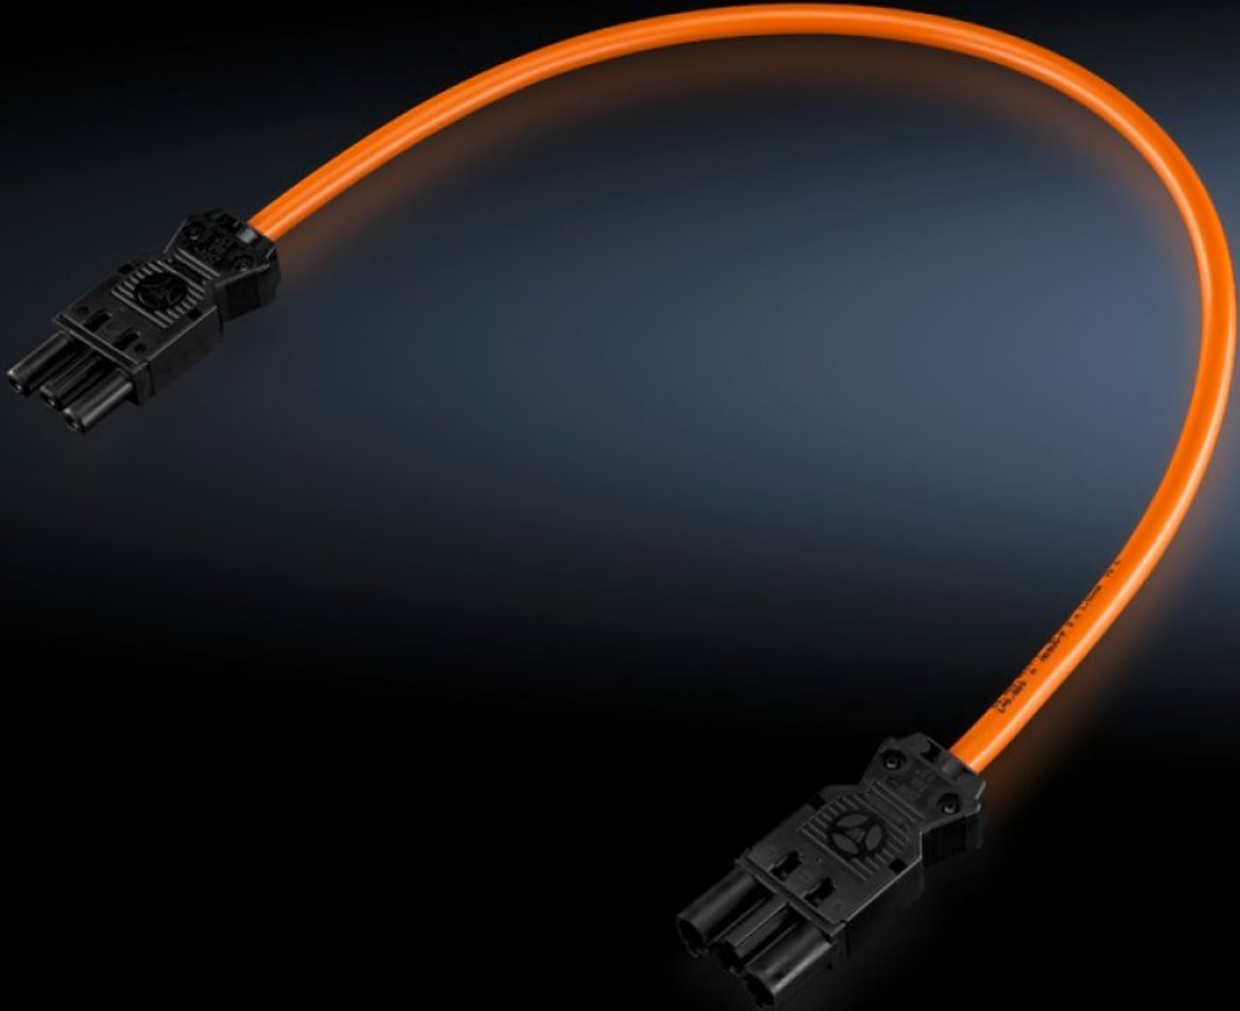

Rittal – The System.

Faster – better – everywhere.

SZ 4315.400 Connection cable

State: 19/06/2026 (Source: rittal.com/ro-ro)

ENCLOSURES

POWER DISTRIBUTION

CLIMATE CONTROL

IT INFRASTRUCTURE

SOFTWARE & SERVICES

FRIEDHELM LOH GROUP