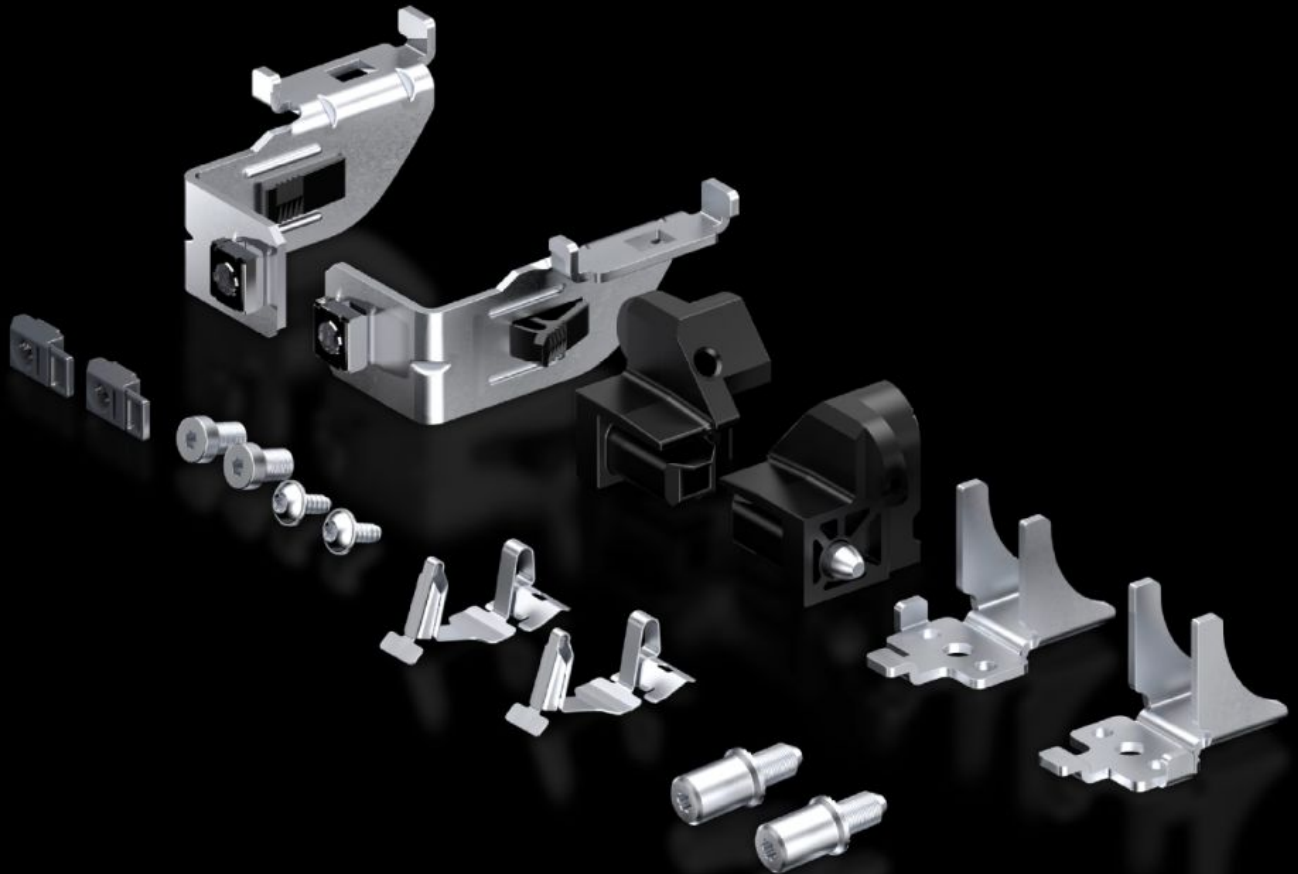

Rittal – The System.

Faster – better – everywhere.

TS 5050.063 Mounting plate attachment

State: 13/06/2025 (Source: rittal.com/ro-ro)

ENCLOSURES

POWER DISTRIBUTION

CLIMATE CONTROL

IT INFRASTRUCTURE

SOFTWARE & SERVICES

FRIEDHELM LOH GROUP

TS 5050.063 - Mounting plate attachment for TS

Features

Model No.	TS 5050.063
Packs of	1 pc(s).
Net weight	0.57
Gross weight	0.58
Customs tariff number	73182900
EAN	4028177701632
ETIM 9	EC000213
ETIM 8	EC000213
ECLASS 8.0	27409216