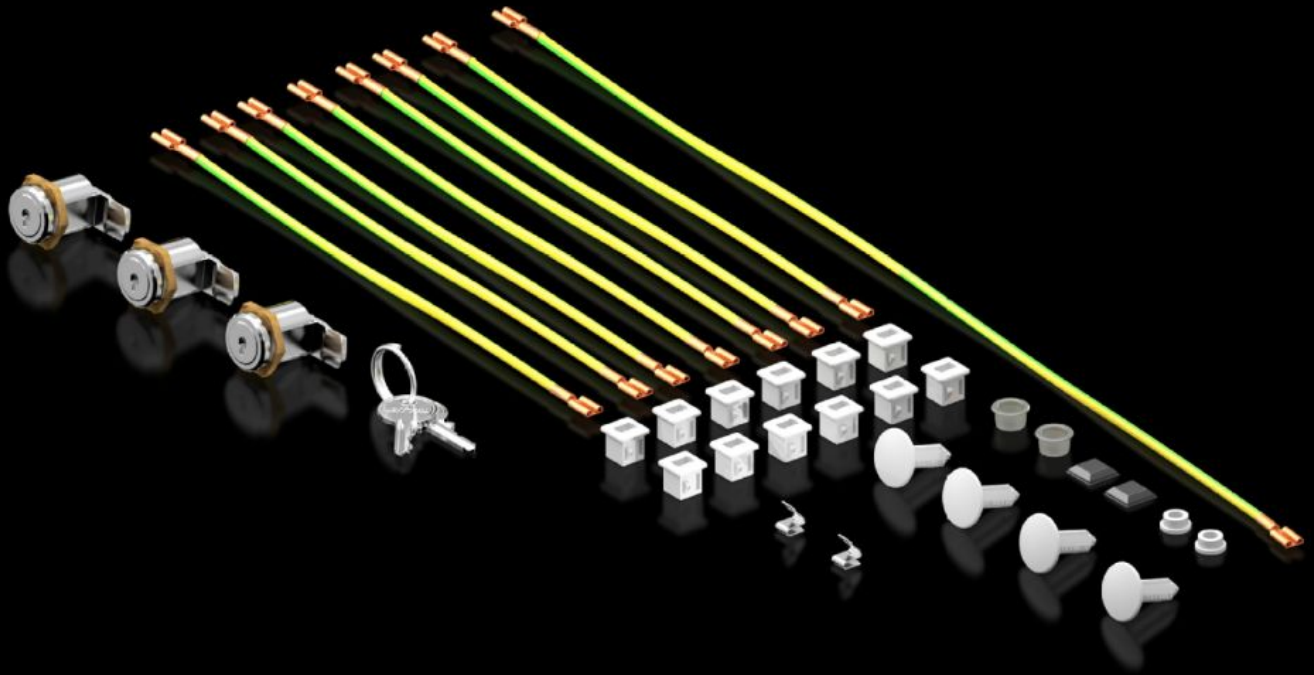

Rittal – The System.

Faster – better – everywhere.

DK 5050.589 Accessory bag

State: 22/12/2025 (Source: rittal.com/ro-ro)

ENCLOSURES

POWER DISTRIBUTION

CLIMATE CONTROL

IT INFRASTRUCTURE

SOFTWARE & SERVICES

FRIEDHELM LOH GROUP

DK 5050.589 - Accessory bag for FlatBox

Spare parts available: Accessory bag

Features

Model No.	DK 5050.589
To fit Model No.	7507100 7507110 7507120 7507200 7507210 7507220
Packs of	1 pc(s).
Net weight	0.2
Gross weight	0.231
Customs tariff number	83024900
EAN	4028177810952
ETIM 9	EC000261
ECLASS 8.0	27180101