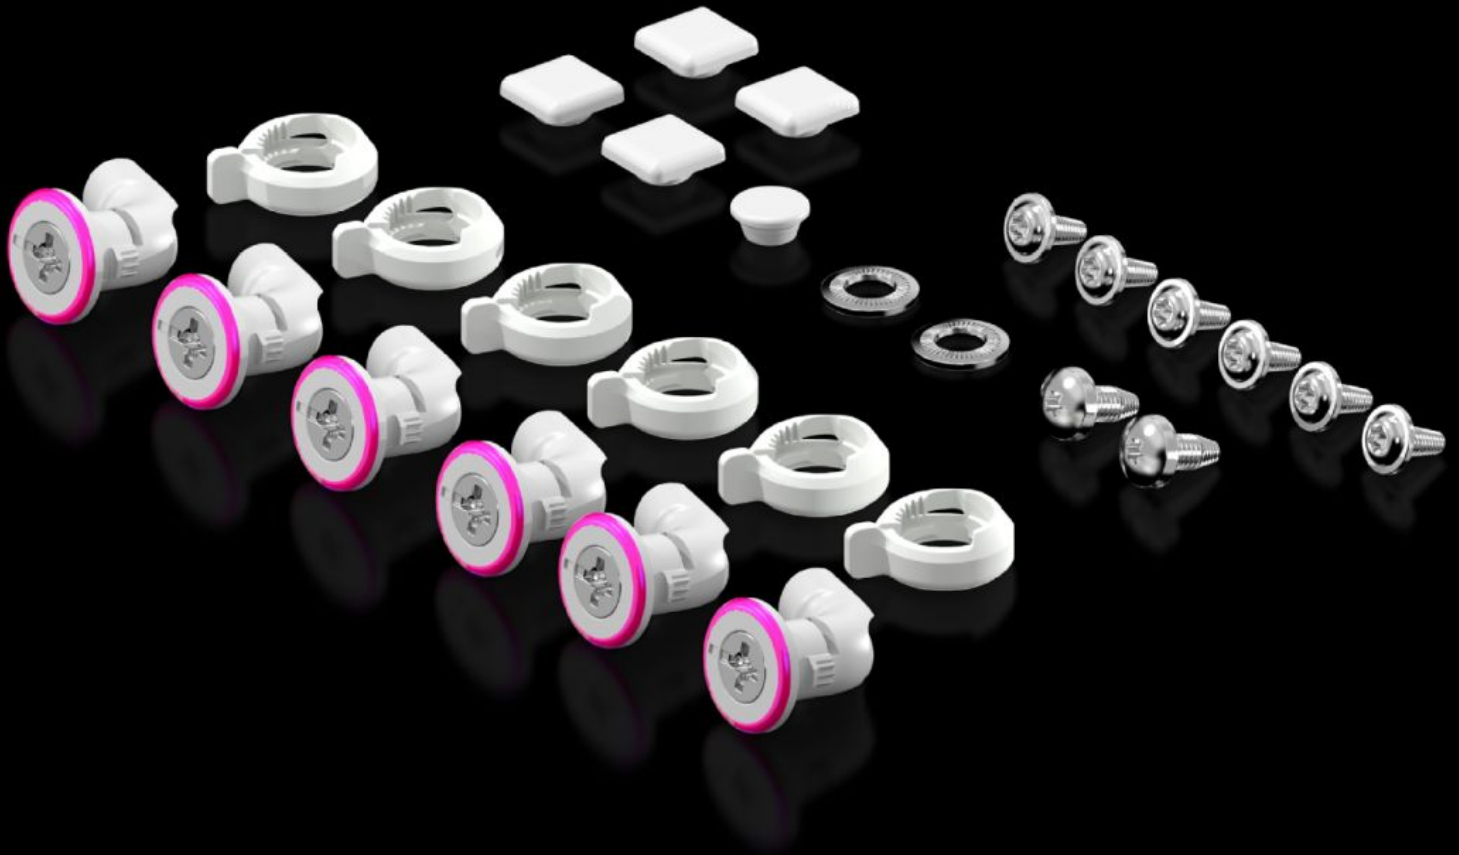

Rittal – The System.

Faster – better – everywhere.

KX 5051.310 Accessory bag

State: 21/05/2026 (Source: rittal.com/ro-ro)

ENCLOSURES

POWER DISTRIBUTION

CLIMATE CONTROL

IT INFRASTRUCTURE

SOFTWARE & SERVICES

FRIEDHELM LOH GROUP

KX 5051.310 - Accessory bag for KX

Features

Model No.	KX 5051.310
Packs of	1 pc(s).
Net weight	0,124 kg
Gross weight	0,124 kg
Customs tariff number	83024900
ETIM 9	EC000261
ECLASS 8.0	27180101