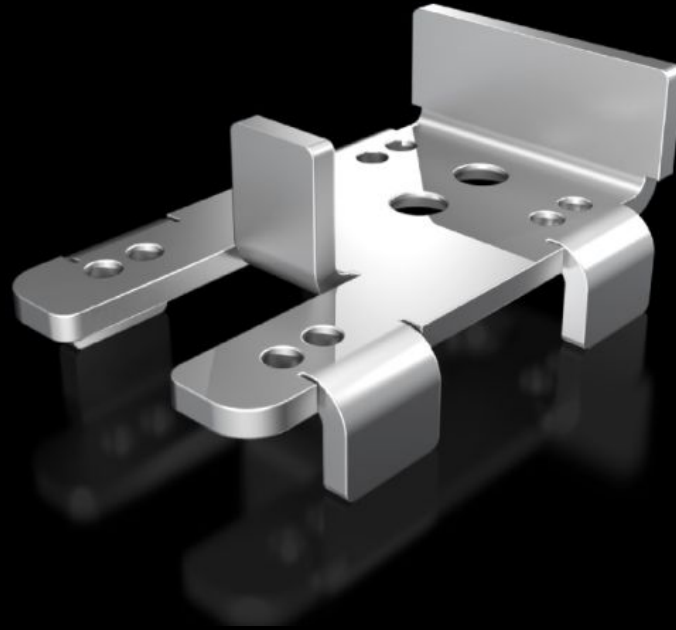

Rittal – The System.

Faster – better – everywhere.

VX 5302.351

Mounting bracket

State: 02/06/2026 (Source: rittal.com/ro-ro)

ENCLOSURES

POWER DISTRIBUTION

CLIMATE CONTROL

IT INFRASTRUCTURE

SOFTWARE & SERVICES

FRIEDHELM LOH GROUP

VX 5302.351 - Mounting bracket for door operated switches in VX, VX IT, TX CableNet

For attaching a door-operated switch to the enclosure frame.

Features

Model No.	VX 5302.351
Product description	To secure a door-operated switch to the frame of the VX, VX IT and TX CableNet in conjunction with the various door variants in these enclosure systems. Depending on the door variant, this is secured to the horizontal frame section at the top or onto the vertical sections at the sides.
Supply includes	Assembly parts
Packs of	1 pc(s).
Net weight	0,065 kg
Gross weight	0,071 kg
Customs tariff number	83024900
ETIM 9	EC002620
ECLASS 8.0	27189234
Product description	Mounting bracket to secure a door-operated switch to the frame of the VX, VX IT in conjunction with the various door variants in the VX, VX IT enclosure system.