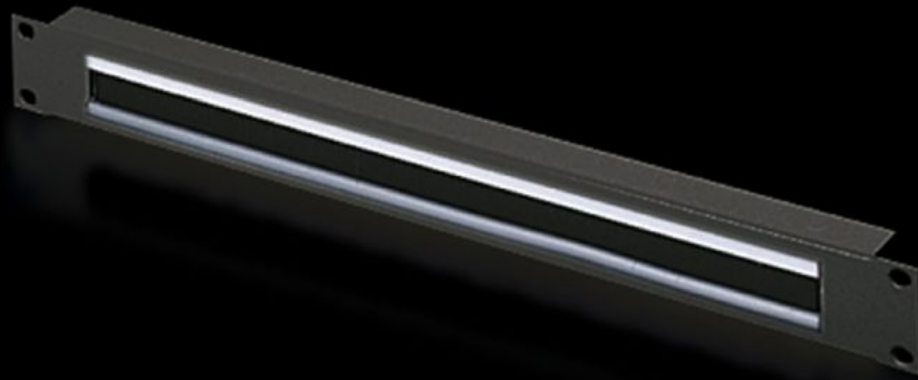

Rittal – The System.

Faster – better – everywhere.

DK 5502.255

Cable management panel with brush strip

State: 02/06/2026 (Source: rittal.com/ro-ro)

ENCLOSURES

POWER DISTRIBUTION

CLIMATE CONTROL

IT INFRASTRUCTURE

SOFTWARE & SERVICES

FRIEDHELM LOH GROUP

DK 5502.255 - Cable management panel with brush strip 482.6 mm (19")

With cut-out and brush strip for cable routing.

Features

Model No.	DK 5502.255
Product description	For convenient, simple cable routing between two areas separated by a 482.6 mm (19") mounting level, for example, between the front and rear areas of the 482.6 mm (19") mounting level.
Applications	For locking and simultaneous cable routing in installation zones to the 1 U, 482.6 mm (19") mounting standard
Material	Sheet steel Brush strip: Plastic, UL 94-HB
Surface finish	Spray-finished
Mounting cut-out	Width:390 mm Height:20 mm
Dimensions	Width: 482.6 mm
Units	1 U
Packs of	1 pc(s).
Net weight	0,2 kg
Gross weight	0,486 kg
Customs tariff number	73269098
ETIM 9	EC000322

Features

ECLASS 8.0

27400604

Product description

DK Cable entry panel, 1 U, 482.6 mm (19"), WxH: 390x20 mm, With brush strip, RAL 9005