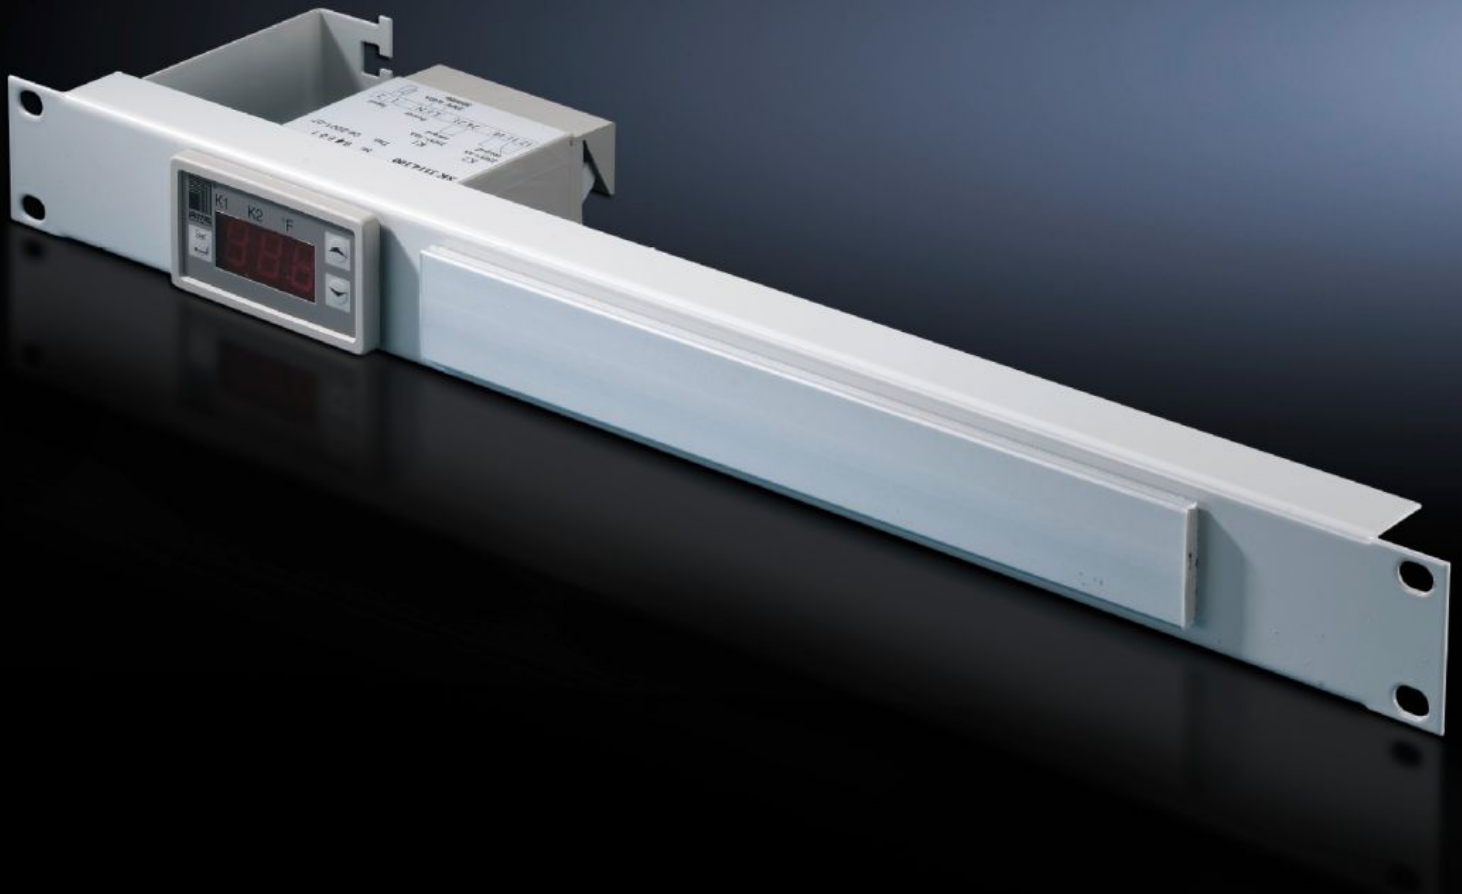

Rittal – The System.

Faster – better – everywhere.

SK 7109.035

**Digital enclosure internal
temperature display and thermostat**

State: 17/06/2026 (Source: rittal.com/ro-ro)

ENCLOSURES

POWER DISTRIBUTION

CLIMATE CONTROL

IT INFRASTRUCTURE

SOFTWARE & SERVICES

FRIEDHELM LOH GROUP

SK 7109.035 - Digital enclosure internal temperature display and thermostat integrated into a patch panel 1 U

Features

Model No.	SK 7109.035
Product description	Including cable attachment for connection cable and label holder.
Technical specifications	Three-digit, 7-segment display Option of switching between °C/°F Includes 1800 mm long NTC sensor Two relay outputs as change-over contact and normally open contact (max. contact load 230 V, 6 A) Freely selectable switching difference
Colour	RAL 7035
Packs of	1 pc(s).
Setting range	5 °C...55 °C
Rated operating voltage	100 V - 230 V, 1~, 50 Hz/60 Hz 24 V - 60 V (DC)
Net weight	0,72 kg
Gross weight	0,86 kg
Customs tariff number	94039910
ETIM 9	EC004587
ETIM 8	EC004587
ECLASS 8.0	27210707
Product description	DK Patch-Panel, with digital enclosure internal , temperature display and thermostat, 1 HE, 482.6 mm (19"), Installation depth: 100 mm, RAL 7036

Tender text

Rittal patch panel with temperature display
and thermostat, RAL 7035

Small dimensions

Depth: 100 mm

„The three-digit, 7-segment display is 13 mm high and
easy to read

„can be switched between °C/°F

Setting range: +5°C to +55°C

„Display and switching accuracy ± 2 K

„Mounting cutout 68 x 33 mm

„Minimum and maximum recorded temperatures are saved
until the next reset.

Material: Spray finished in RAL 7035