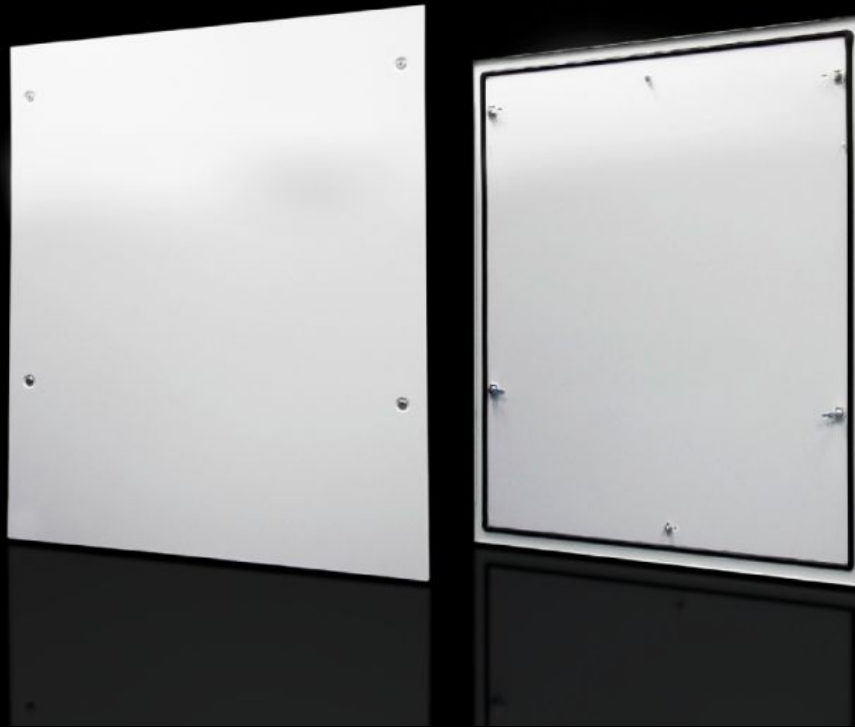

Rittal – The System.

Faster – better – everywhere.

DK 7824.120 Side panel, lockable

State: 21/06/2026 (Source: rittal.com/ro-ro)

ENCLOSURES

POWER DISTRIBUTION

CLIMATE CONTROL

IT INFRASTRUCTURE

SOFTWARE & SERVICES

FRIEDHELM LOH GROUP

DK 7824.120 - Side panel, lockable for TS, TS IT

Side panel, lockable, sheet steel, for TS.

Features

Model No.	DK 7824.120
Product description	Simply locate from above. Lock with security lock no. 3524 E. Earthing bolt with contact track.
Material	Sheet steel
Surface finish	Spray-finished
Colour	RAL 7035
Supply includes	2 side panels each with 4 security locks no. 3524 E
To fit	Enclosure type: TS TS IT Height: 1,200 mm Depth: 1,000 mm
Basic material	Sheet steel
Packs of	2 pc(s).
Net weight	28,6 kg
Gross weight	29,8 kg
Customs tariff number	94039910
ETIM 9	EC002524
ECLASS 8.0	27182101

Features

Product description

DK Side panel, For TS, TS IT, lockable, HxD: 1200x1000 mm, RAL 7035

Tender text

Side panel, plug-type for TS

H x D = 1200 x 1000 mm, RAL 7035

Side panel fitted with a T-lock.

Material: Sheet steel, spray finished in RAL 7035

For 1200 mm x 1000 mm enclosures