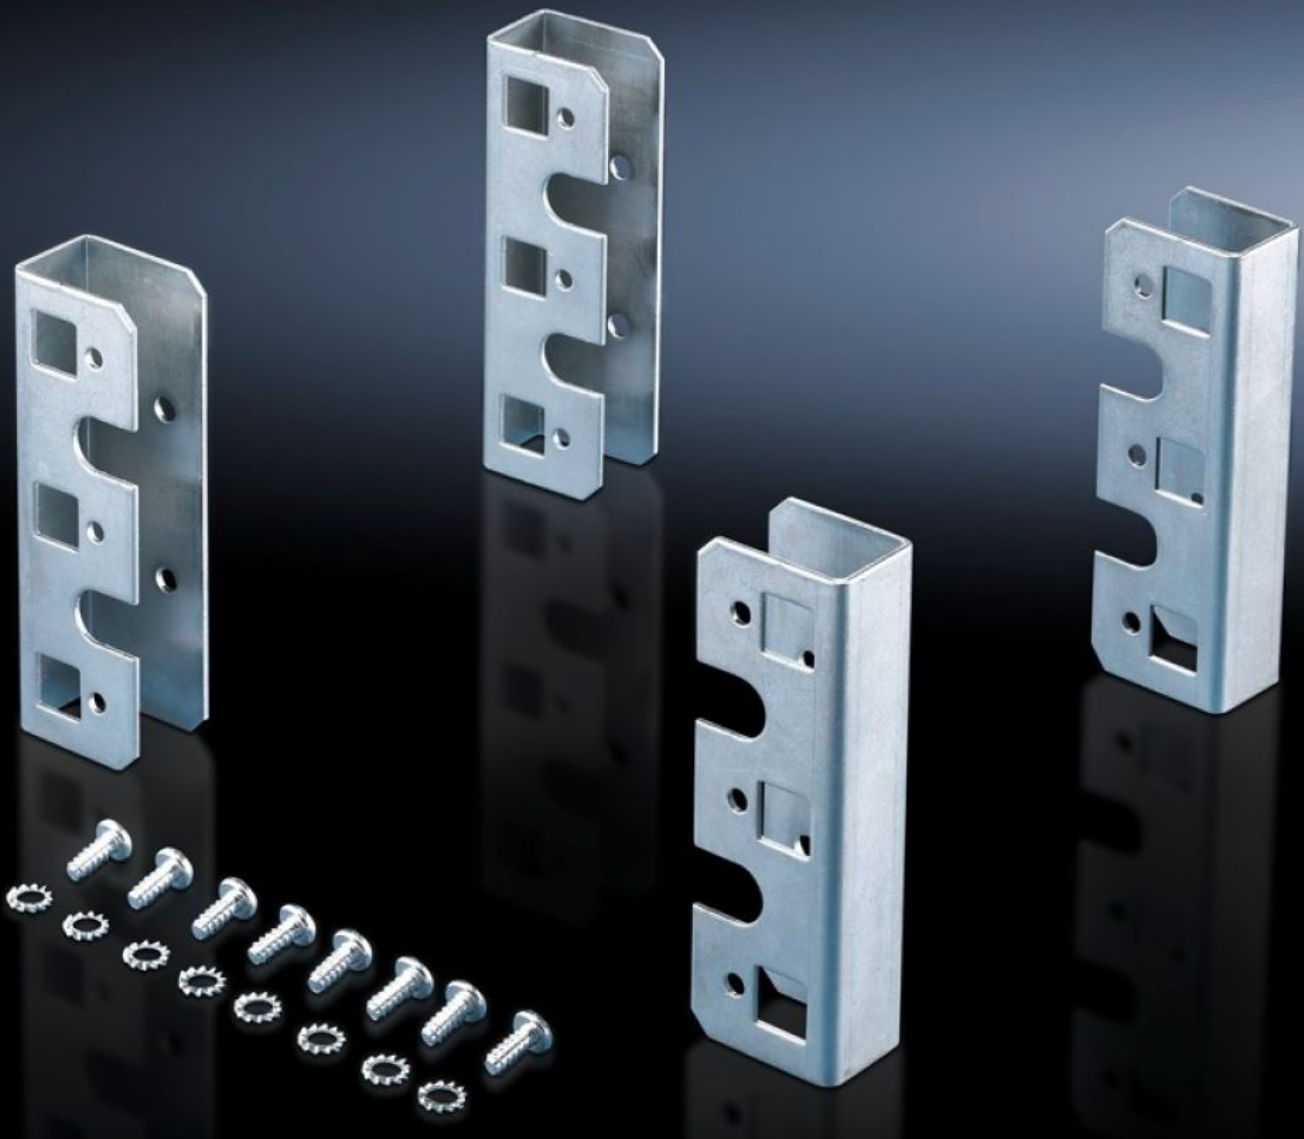

Rittal – The System.

Faster – better – everywhere.

DK 7827.300

Adaptor for L-shaped mounting angles

State: 23/05/2026 (Source: rittal.com/ro-ro)

ENCLOSURES

POWER DISTRIBUTION

CLIMATE CONTROL

IT INFRASTRUCTURE

SOFTWARE & SERVICES

FRIEDHELM LOH GROUP

DK 7827.300 - Adaptor for L-shaped mounting angles for TS

For TS network enclosures, for mounting component shelves and slide rails on L-shaped mounting angles.

Features

Model No.	DK 7827.300
Product description	For mounting component shelves and slide rails on L-shaped mounting angles.
Material	Sheet steel
Supply includes	Assembly parts
Packs of	4 pc(s).
Net weight	0,652 kg
Gross weight	0,755 kg
Customs tariff number	83024900
ETIM 9	EC002625
ECLASS 8.0	27189234
Product description	DK Adaptor for L-shaped mounting angles, L-shaped mounting angle, For TS

Tender text

DK-TS L-shaped mounting angle adaptor

Material: Sheet steel, zinc-plated, passivated