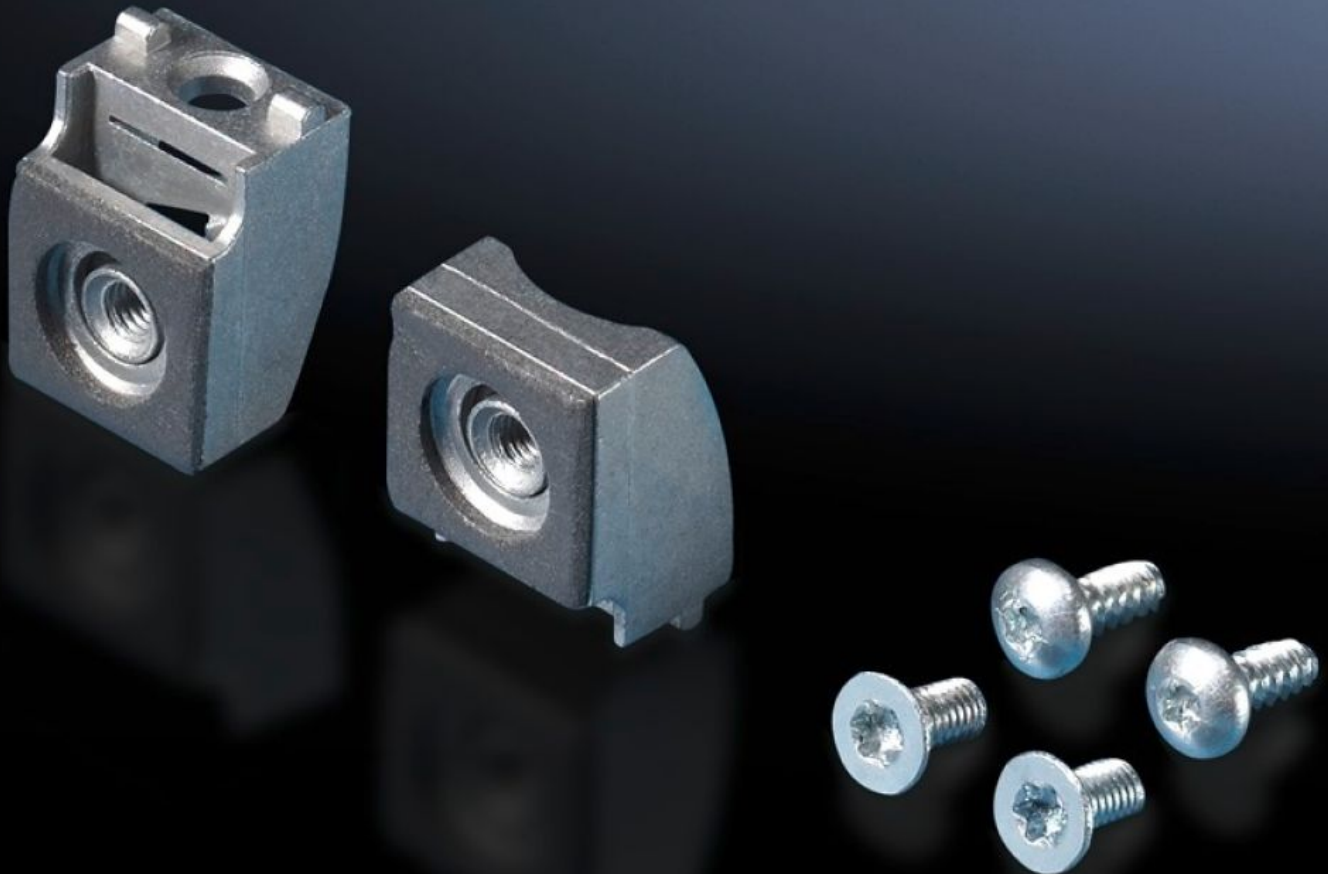

Rittal – The System.

Faster – better – everywhere.

TS 8800.071

Enclosure panel holders, internal

State: 22/05/2026 (Source: rittal.com/ro-ro)

ENCLOSURES

POWER DISTRIBUTION

CLIMATE CONTROL

IT INFRASTRUCTURE

SOFTWARE & SERVICES

FRIEDHELM LOH GROUP

TS 8800.071 - Enclosure panel holders, internal for TS, VX SE

for additional fixing of the side or rear panel with heavy installed equipment and high dynamic loads.

Features

Model No.	TS 8800.071
Product description	for additional fixing of the side or rear panel with heavy installed equipment and high dynamic pressures.
Packs of	10 pc(s).
Net weight	0,35 kg
Gross weight	0,383 kg
Customs tariff number	73269098
ETIM 9	EC002624
ECLASS 8.0	27189265
Product description	TS Enclosure panel holders, internal, for TS