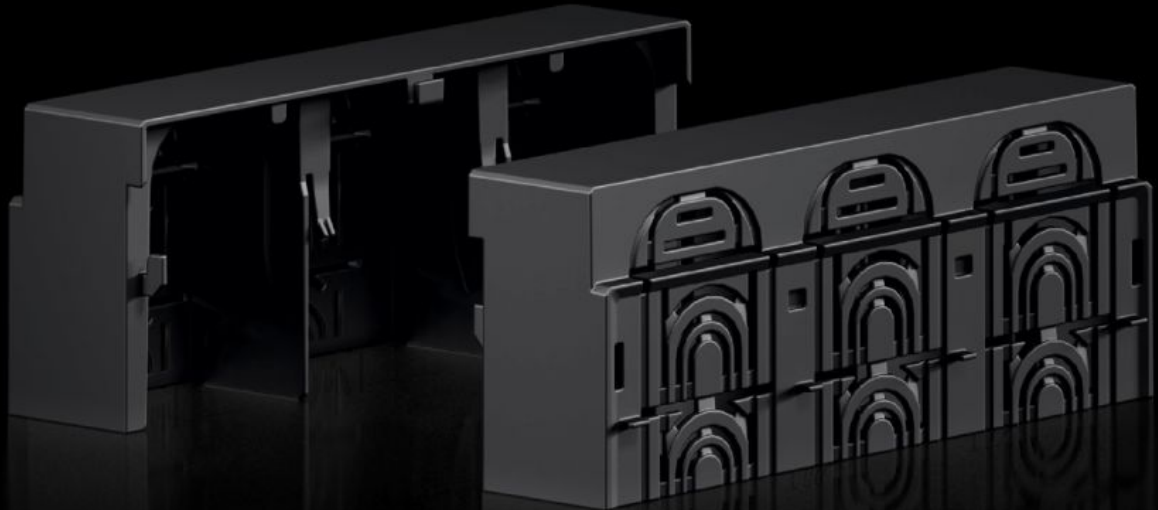

Rittal – The System.

Faster – better – everywhere.

RX 9365.532

RiLineX connection space cover

State: 03/04/2026 (Source: rittal.com/ro-ro)

ENCLOSURES

POWER DISTRIBUTION

CLIMATE CONTROL

IT INFRASTRUCTURE

SOFTWARE & SERVICES

FRIEDHELM LOH GROUP

RX 9365.532 - RiLineX connection space cover for NH fuse-switch disconnectors

RiLineX connection space cover for RiLineX NH fuse-switch disconnectors, size 2, for use when assembling mounting plates and busbars.

Features

Model No.	RX 9365.532
Material	Polyamide (PA 6) Fire protection corresponding to UL 94
Colour	RAL 9005
To fit Model No.	9362.210 9362.215 9362.250 9363.210 9363.215
Dimensions	Width: 208.5 mm Height: 60 mm Depth: 89.6 mm
Packs of	2 pc(s).
Net weight	0,436 kg
Gross weight	0,439 kg
Customs tariff number	85472000
ETIM 9	EC000775
Product description	RiLineX connection space cover for RiLineX NH fuse-switch disconnectors, size 2, for use when assembling mounting plates and busbars.