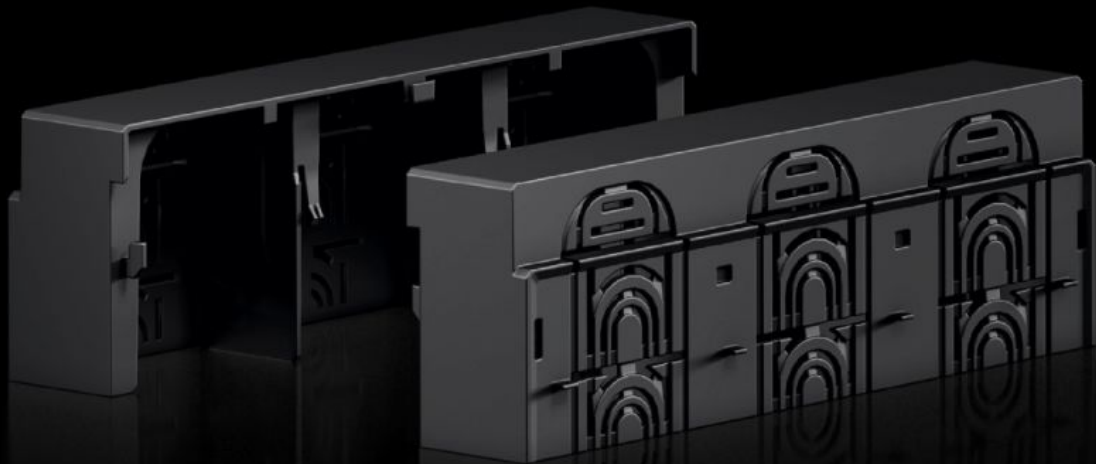

Rittal – The System.

Faster – better – everywhere.

RX 9365.533

RiLineX connection space cover

State: 04/04/2026 (Source: rittal.com/ro-ro)

ENCLOSURES

POWER DISTRIBUTION

CLIMATE CONTROL

IT INFRASTRUCTURE

SOFTWARE & SERVICES

FRIEDHELM LOH GROUP

RX 9365.533 - RiLineX connection space cover for NH fuse-switch disconnectors

RiLineX connection space cover for RiLineX NH fuse-switch disconnectors, size 3, for use when assembling mounting plates and busbars.

Features

Model No.	RX 9365.533
Material	Polyamide (PA 6) Fire protection corresponding to UL 94
Colour	RAL 9005
To fit Model No.	9362.310 9362.315 9362.350 9363.310 9363.315
Dimensions	Width: 250 mm Height: 60 mm Depth: 89.6 mm
Packs of	2 pc(s).
Net weight	0,506 kg
Gross weight	0,508 kg
Customs tariff number	85472000
ETIM 9	EC000775
Product description	RiLineX connection space cover for RiLineX NH fuse-switch disconnectors, size 3, for use when assembling mounting plates and busbars.