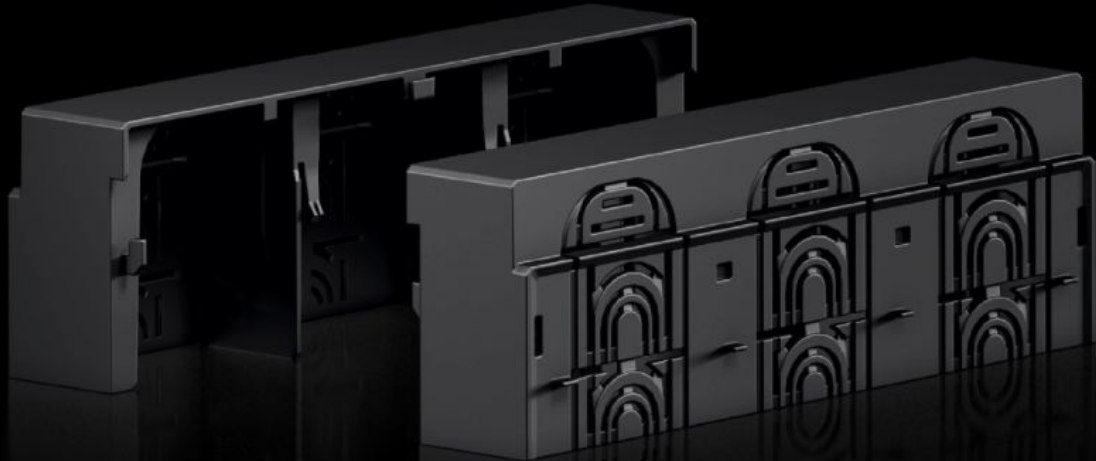

Rittal – The System.

Faster – better – everywhere.

RX 9365.533

RiLineX connection space cover

State: 05/04/2026 (Source: rittal.com/ro-ro)

ENCLOSURES

POWER DISTRIBUTION

CLIMATE CONTROL

IT INFRASTRUCTURE

SOFTWARE & SERVICES

FRIEDHELM LOH GROUP

RX 9365.533 - RiLineX connection space cover for NH fuse-switch disconnectors

RiLineX connection space cover for RiLineX NH fuse-switch disconnectors, size 3, for use when assembling mounting plates and busbars.

Features

Model No.	RX 9365.533
Material	Polyamide (PA 6) Fire protection corresponding to UL 94
Colour	RAL 9005
To fit Model No.	9362.310 9362.315 9362.350 9363.310 9363.315
Dimensions	Width: 250 mm Height: 60 mm Depth: 89.6 mm
Packs of	2 pc(s).
Net weight	0,506 kg
Gross weight	0,508 kg
Customs tariff number	85472000
ETIM 9	EC000775
Product description	RiLineX connection space cover for RiLineX NH fuse-switch disconnectors, size 3, for use when assembling mounting plates and busbars.