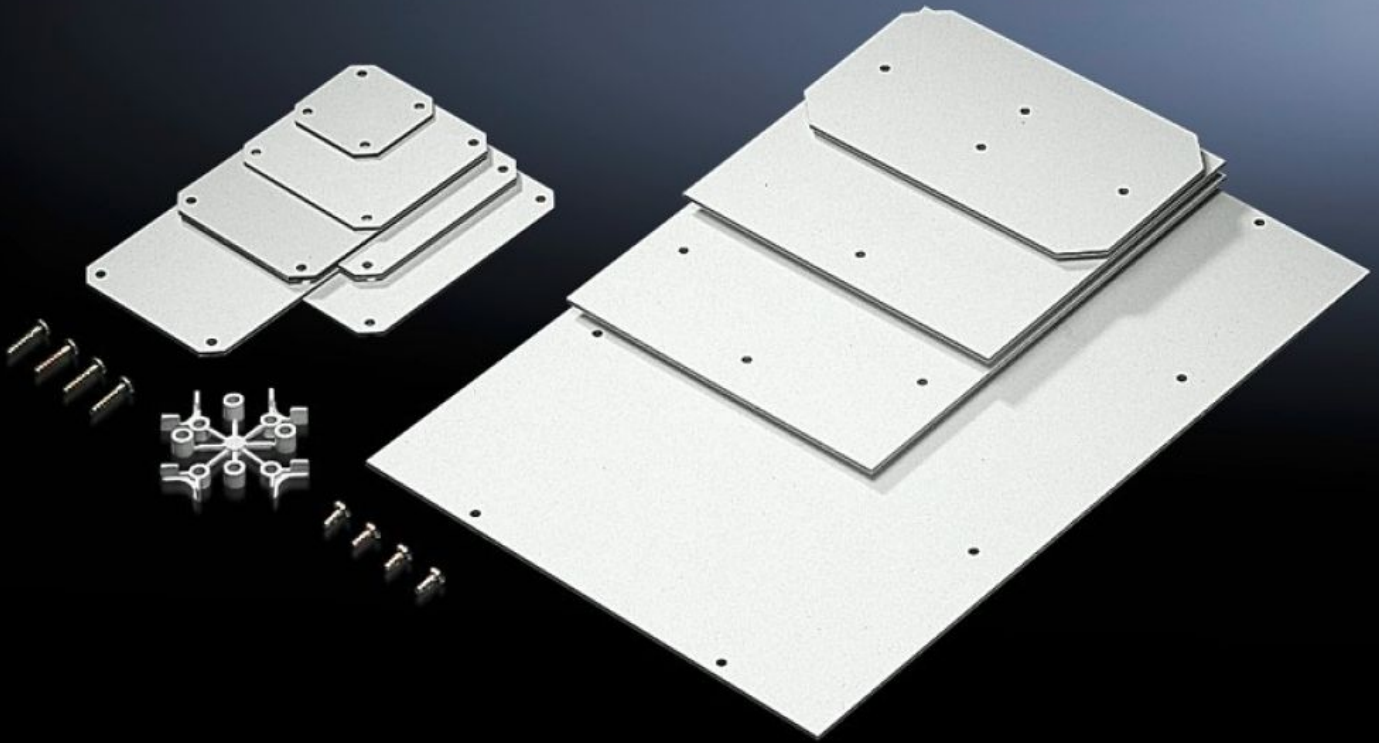

Rittal – The System.

Faster – better – everywhere.

PK 9545.000 Mounting plate

State: 24/05/2026 (Source: rittal.com/ro-ro)

ENCLOSURES

POWER DISTRIBUTION

CLIMATE CONTROL

IT INFRASTRUCTURE

SOFTWARE & SERVICES

FRIEDHELM LOH GROUP