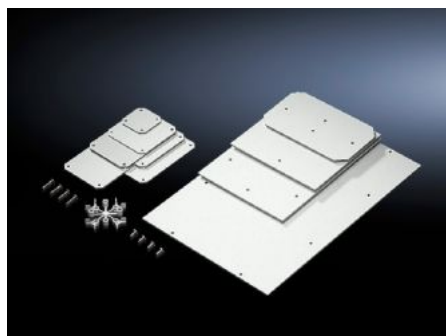

# PK 9549.000 - Mounting plate for PK

For individual interior installation.

## Features

|                                   |   |
|-----------------------------------|---|
| Model No.                         | PK 9549.000   |
| Product description               | For individual interior installation.                     |
| Material                          | 2.5 mm melamine phenol-coated laminated paper             |
| Colour                            | RAL 7035  |
| Supply includes                   | Mounting plate<br>Self-tapping assembly screws            |
| Dimensions mounting plate (W x H) | 220 mm x 150 mm   |
| To fit                            | Enclosure type: PK<br>Width: = 254 mm<br>Height: = 180 mm |
| Packs of                          | 8 pc(s).  |
| Net weight                        | 1 kg  |
| Gross weight                      | 1,204 kg  |
| Customs tariff number             | 39269097  |
| ETIM 9                            | EC000213  |
| ECLASS 8.0                        | 27409216  |
| Product description               | PK Mounting plate, WH: 220x150 mm                         |