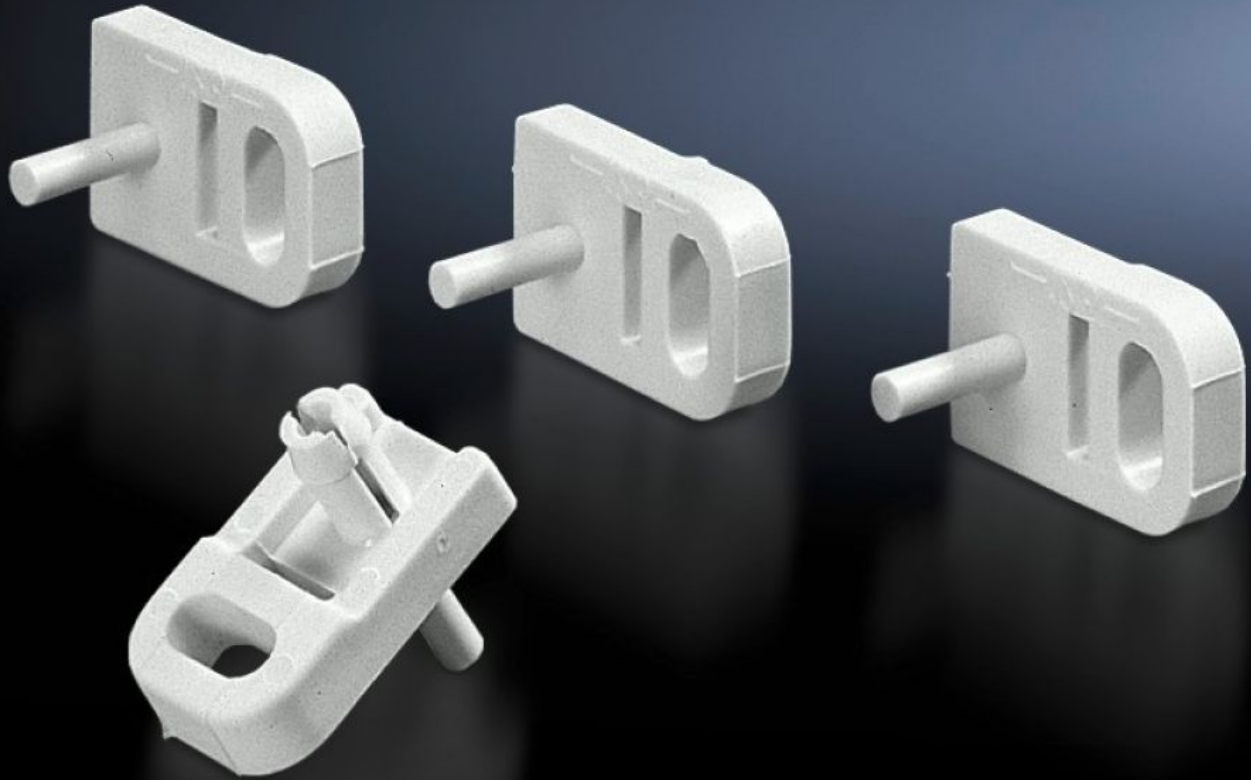

Rittal – The System.

Faster – better – everywhere.

PK 9583.000

Wall mounting bracket

State: 20/06/2026 (Source: rittal.com/ro-ro)

ENCLOSURES

POWER DISTRIBUTION

CLIMATE CONTROL

IT INFRASTRUCTURE

SOFTWARE & SERVICES

FRIEDHELM LOH GROUP

PK 9583.000 - Wall mounting bracket for PK

For all PK enclosures.

Features

Model No.	PK 9583.000
Product description	The enclosure can be screwed to the wall using four wall mounting brackets. The bracket is securely attached to the enclosure by means of pins.
Applications	For all PK enclosures
Material	Polyamide, grey
Colour	Similar to RAL 7035
Packs of	40 pc(s).
Net weight	0,04 kg
Gross weight	0,151 kg
Customs tariff number	83024900
ETIM 9	EC002625
ECLASS 8.0	27189234
Product description	PK Wall mounting bracket for PK