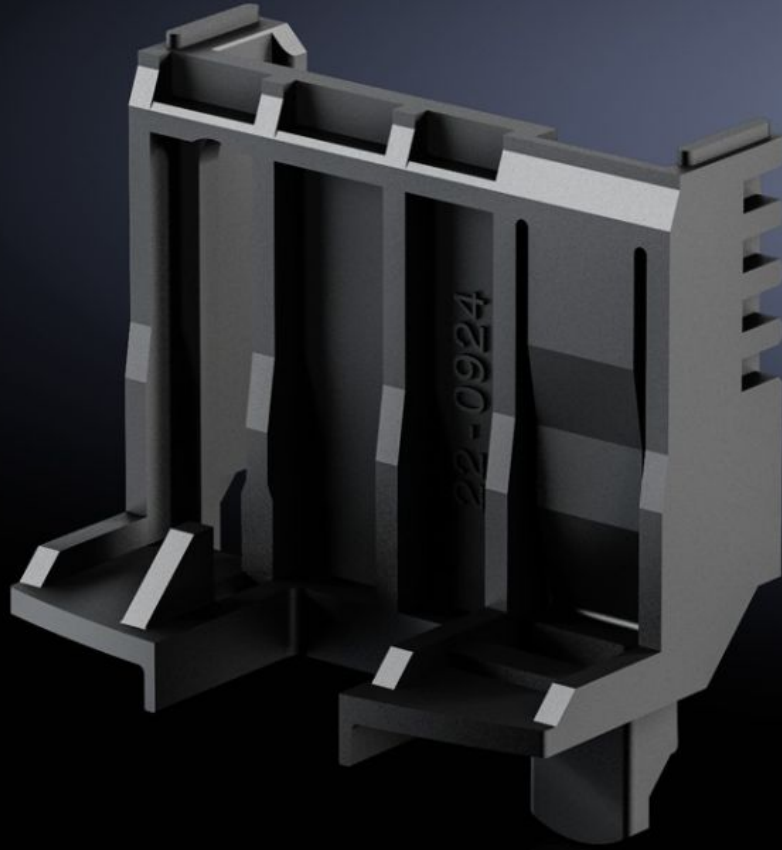

Rittal – The System.

Faster – better – everywhere.

SV 9635.620 Positioner

State: 03/04/2026 (Source: rittal.com/ro-ro)

ENCLOSURES

POWER DISTRIBUTION

CLIMATE CONTROL

IT INFRASTRUCTURE

SOFTWARE & SERVICES

FRIEDHELM LOH GROUP

SV 9635.620 - Positioner for Comfort component adaptors

For attaching starter and reversing combinations on the Comfort component adaptor with adjustable support rail.

Features

Model No.	SV 9635.620
Product description	For attaching equipment and reverser combinations.
Material	Polyamide Fire protection corresponding to UL 94-V0
Colour	RAL 9005
Dimensions	Width: 45 mm Height: 47.5 mm
To fit manufacturer (model)	Eaton (PKZ/PKE size 0)
Packs of	10 pc(s).
Net weight	0,05 kg
Gross weight	0,121 kg
Customs tariff number	73269098
ETIM 9	EC002270
ECLASS 8.0	27400613
Product description	SV Positioner, for component adaptor (Comfort), WH: 45x35 mm