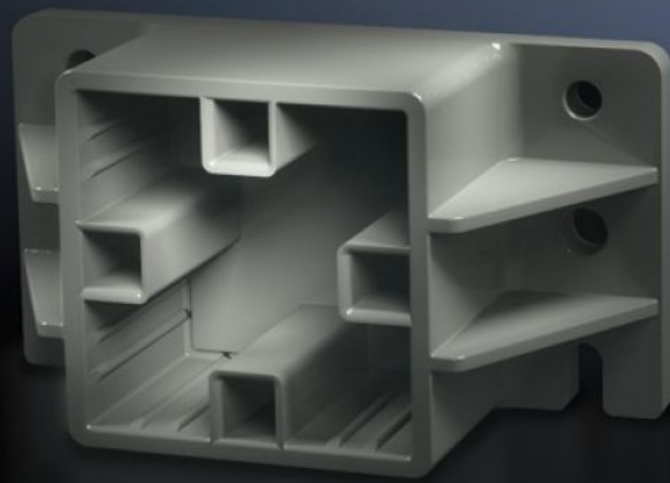

Rittal – The System.

Faster – better – everywhere.

SV 9649.010 End supports

State: 02/07/2026 (Source: rittal.com/ro-ro)

ENCLOSURES

POWER DISTRIBUTION

CLIMATE CONTROL

IT INFRASTRUCTURE

SOFTWARE & SERVICES

FRIEDHELM LOH GROUP