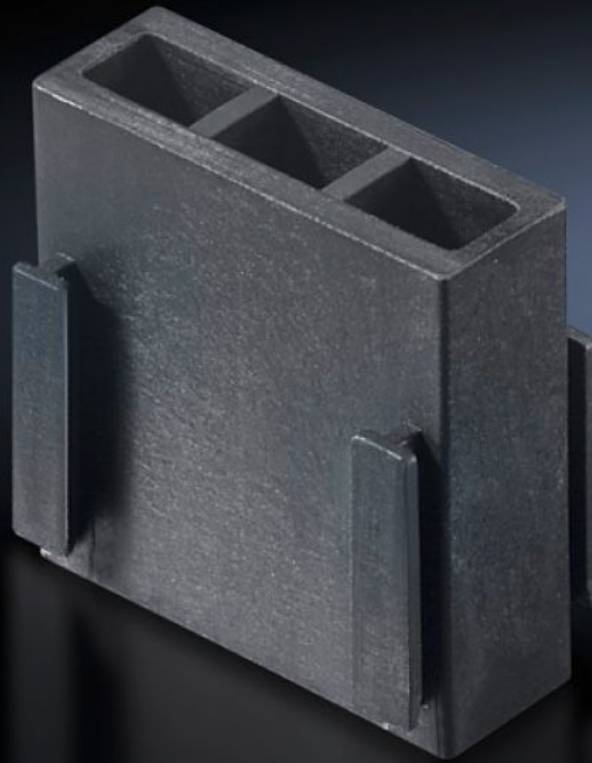

Rittal – The System.

Faster – better – everywhere.

SV 9676.008 Filler pieces

State: 06/05/2026 (Source: rittal.com/ro-ro)

ENCLOSURES

POWER DISTRIBUTION

CLIMATE CONTROL

IT INFRASTRUCTURE

SOFTWARE & SERVICES

FRIEDHELM LOH GROUP

SV 9676.008 - Filler pieces

Vacant bar slots can be closed using the filler pieces.

Features

Model No.	SV 9676.008
Position of the bar system in the functional space	2 3
Note	When using only 1, 2 or 3 bars, the vacant bar slots should be closed using the filler pieces
To fit busbar system	Flat-PLS 60 Flat-PLS 100
Packs of	16 pc(s).
Net weight	0,112 kg
Gross weight	0,135 kg
Customs tariff number	39239000
ETIM 9	EC001900
ECLASS 8.0	27400613
Product description	SV Filler piece, SV 9676002/004/020/21