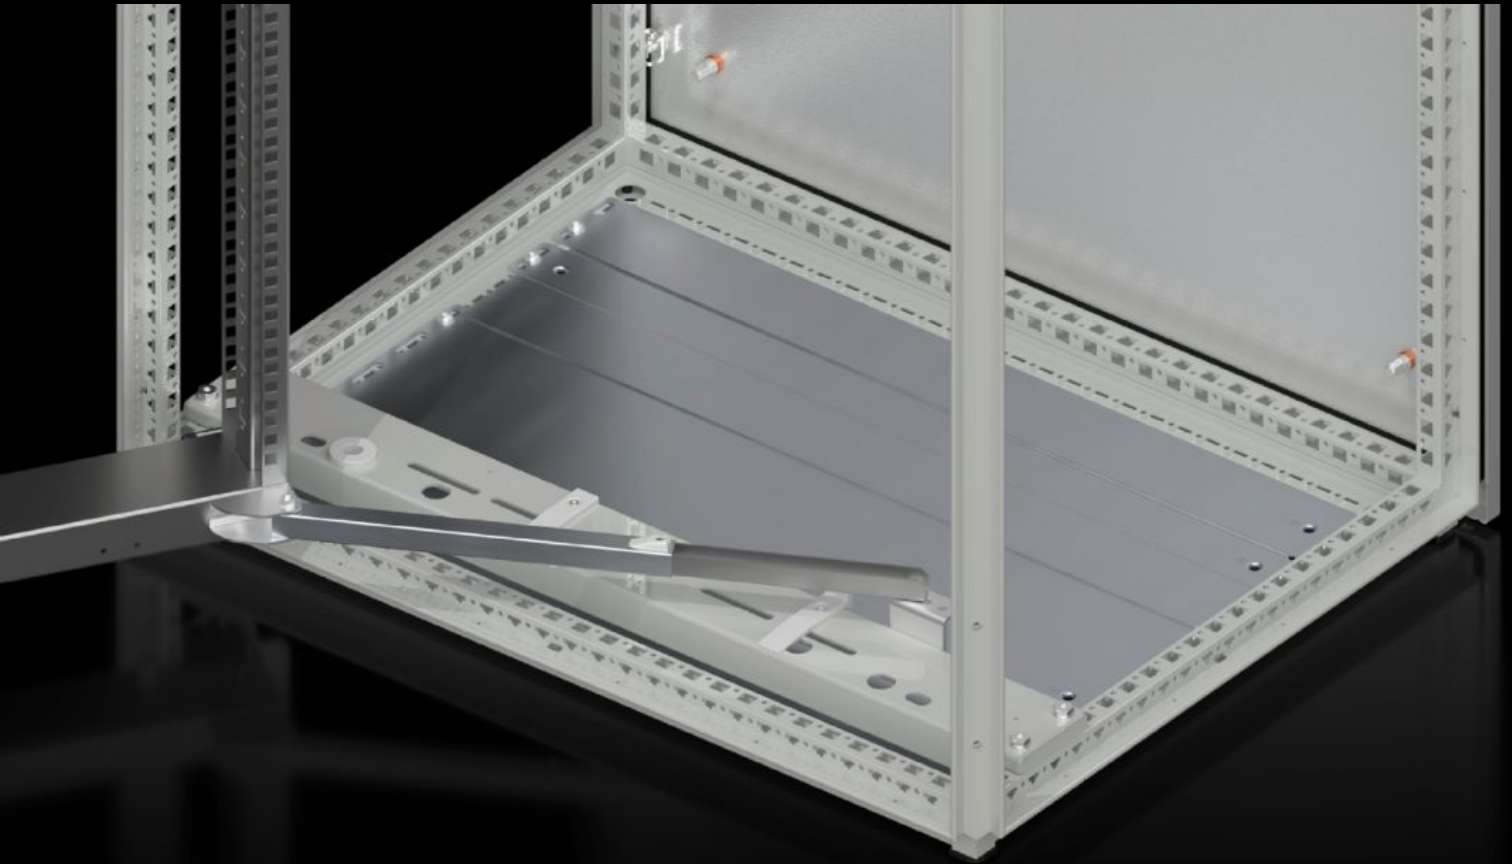

## SR 1980.200 Swing frame stay

State: 13/05/2026 (Source: [rittal.com/rs-sr](http://rittal.com/rs-sr))

ENCLOSURES

POWER DISTRIBUTION

CLIMATE CONTROL

IT INFRASTRUCTURE

SOFTWARE & SERVICES

FRIEDHELM LOH GROUP

# SR 1980.200 - Swing frame stay

Secures the swing frame in the open position.

## Features

Model No.	SR 1980.200
Design	with 180° hinge
Product description	Secures the swing frame in the open position.
Installation options	For mounting on swing frame, large: at the bottom of the enclosure (with safety catch at 160°)
Packs of	1 pc(s).
Net weight	0,585 kg
Gross weight	0,6 kg
Customs tariff number	83024900
ETIM 9	EC002626
ETIM 8	EC002626
ECLASS 8.0	27189266
Product description	SR Swing frame stay, with 180°-hinge