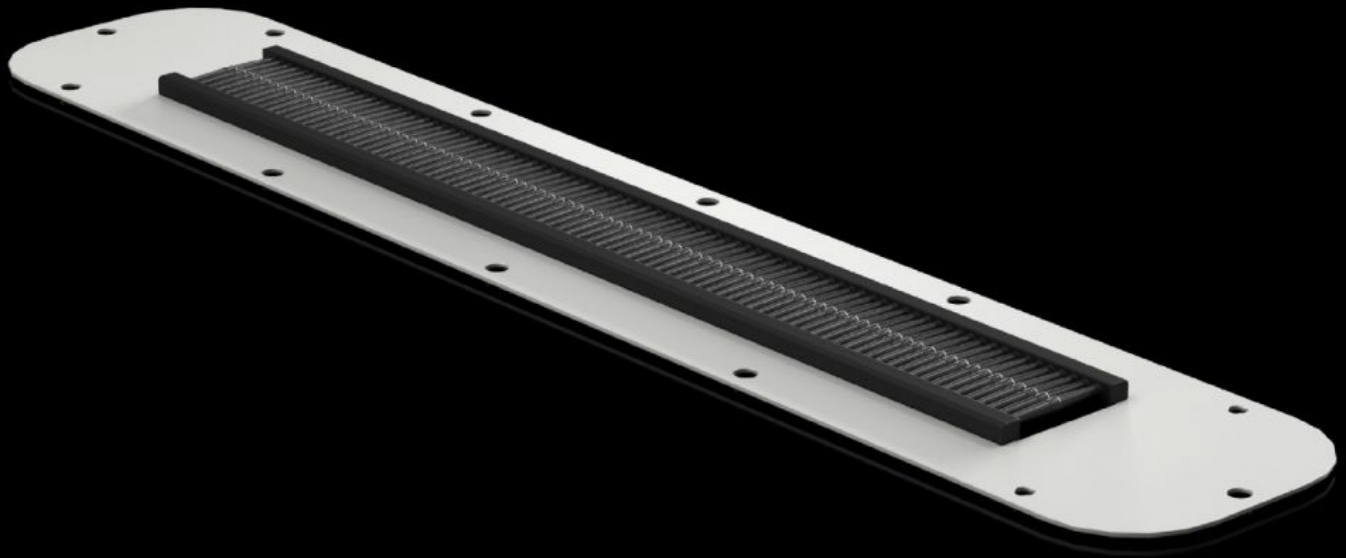

Rittal – The System.

Faster – better – everywhere.

AX 2260.060 Gland plates

State: 18/06/2026 (Source: rittal.com/rs-sr)

ENCLOSURES

POWER DISTRIBUTION

CLIMATE CONTROL

IT INFRASTRUCTURE

SOFTWARE & SERVICES

FRIEDHELM LOH GROUP

AX 2260.060 - Gland plates for AX wall-mounted enclosure, 3-part

Features

Model No.	AX 2260.060
Design	with brush strip
Material	Sheet steel
Colour	RAL 7035
Packs of	1 pc(s).
Net weight	0,54 kg
Gross weight	0,544 kg
Customs tariff number	73079100
Product description	AX gland plate with brush strip, for AX wall-mounted enclosure, 3-part, sheet steel, RAL 7035