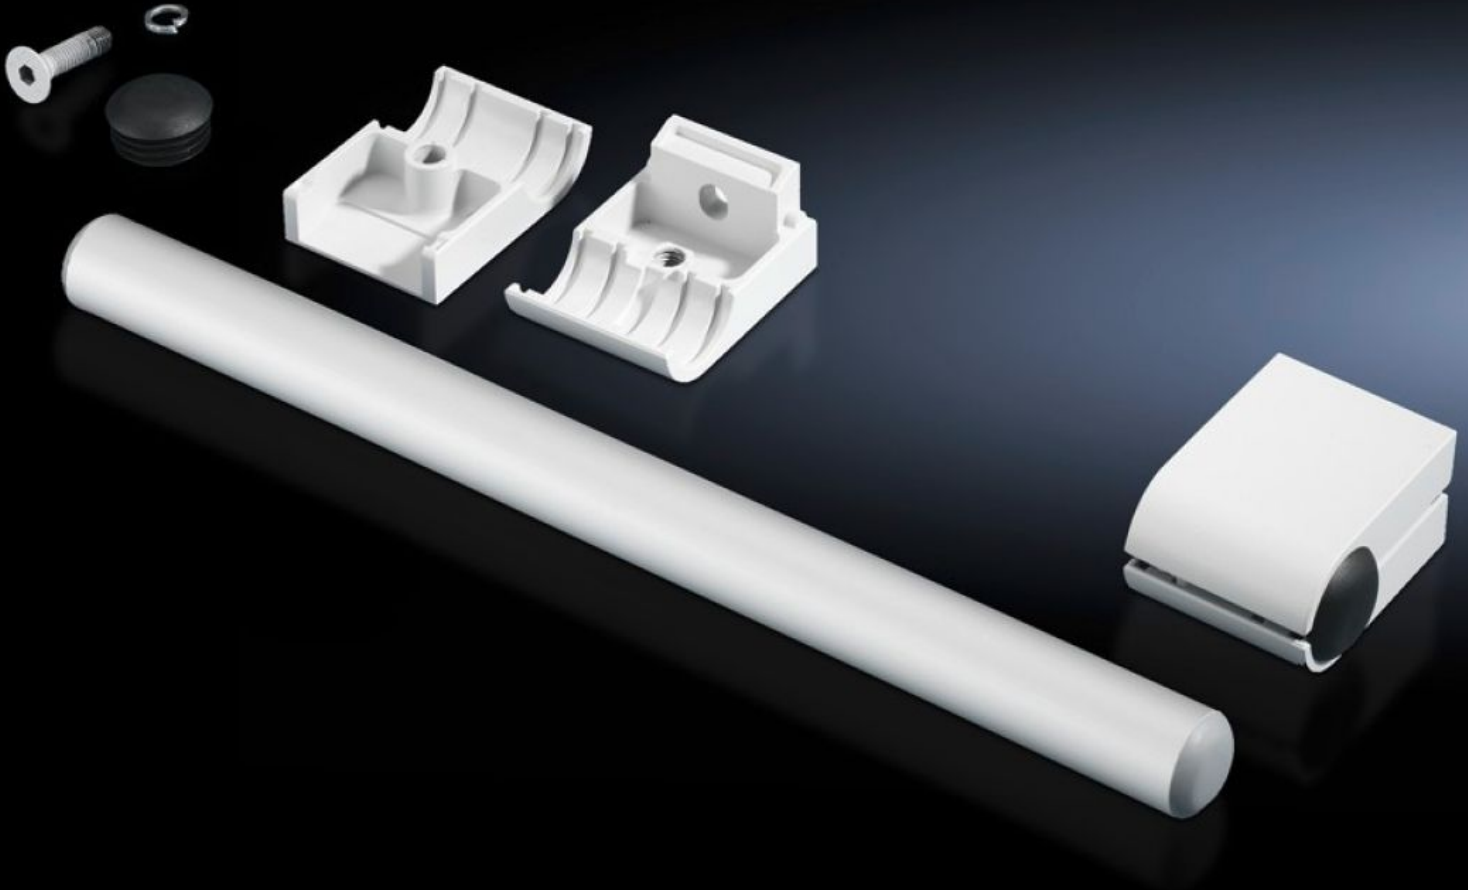

Rittal – The System.

Faster – better – everywhere.

SZ 2389.000

Handle set

State: 06/06/2026 (Source: rittal.com/rs-sr)

ENCLOSURES

POWER DISTRIBUTION

CLIMATE CONTROL

IT INFRASTRUCTURE

SOFTWARE & SERVICES

FRIEDHELM LOH GROUP