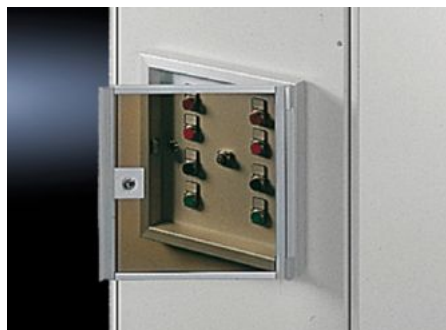

SOFTWARE & SERVICES

FRIEDHELM LOH GROUP

FT 2792.000 - Viewing window for operating panel

For the protection of display and control components. With a max. build height of 35 mm to fit operating panels AX and AE.

Features

Model No.	FT 2792.000
Material	Frame: Aluminium, natural anodised. Glass panel: Smoked acrylic
Supply includes	Lock insert no. 3524 E
To fit Model No.	2742.010 2742.000
To fit	Enclosure type: Operating panel AX AE Width: = 377 mm Height: = 377 mm
Packs of	1 pc(s).
Net weight	2,086 kg
Gross weight	2,286 kg
Customs tariff number	76101000
ETIM 9	EC002527
ETIM 8	EC002527
ECLASS 8.0	27182204

Features

Product description

FT viewing window, for operating panel 2742.010, 2742.000,
aluminium