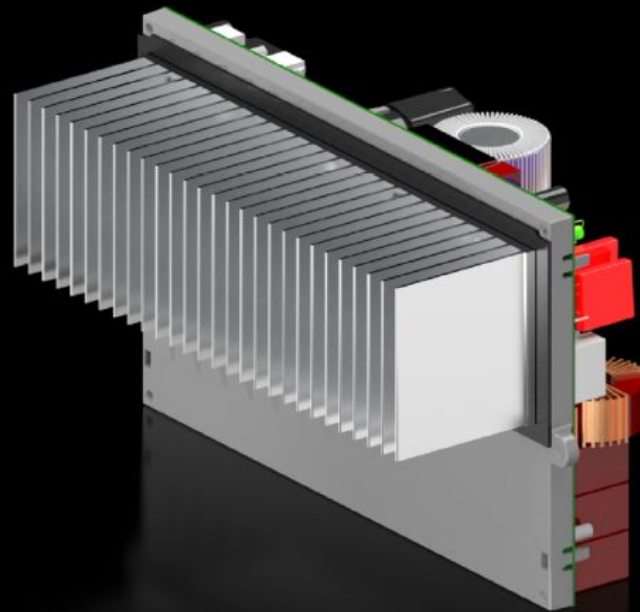

Rittal – The System.

Faster – better – everywhere.

SK 3398.408 Inverter

State: 04/04/2026 (Source: rittal.com/rs-sr)

ENCLOSURES

POWER DISTRIBUTION

CLIMATE CONTROL

IT INFRASTRUCTURE

SOFTWARE & SERVICES

FRIEDHELM LOH GROUP

SK 3398.408 - Inverter

Spare part

Features

Model No.	SK 3398.408
-----------	-------------

To fit Model No.	3334300
	3188640
	3188940
	3189640
	3189940
	3334300
	3334400