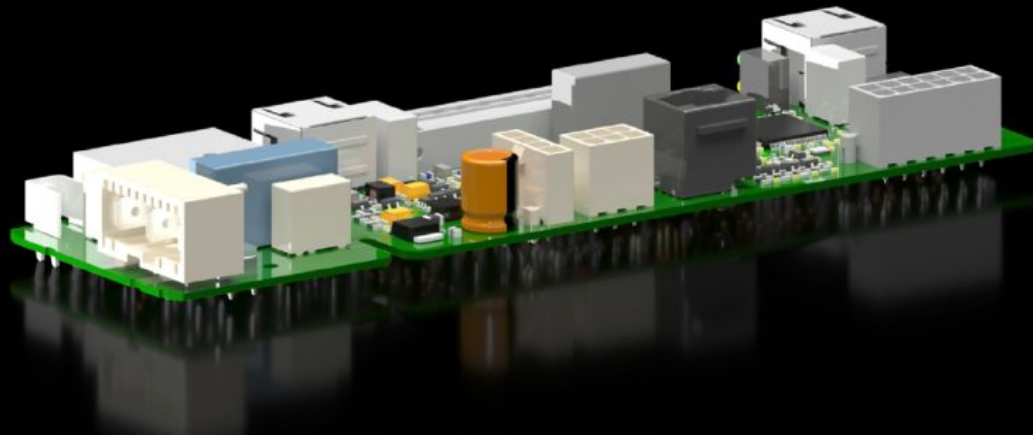

Rittal – The System.

Faster – better – everywhere.

SK 3398.598 Controller

State: 11/04/2026 (Source: rittal.com/rs-sr)

ENCLOSURES

POWER DISTRIBUTION

CLIMATE CONTROL

IT INFRASTRUCTURE

SOFTWARE & SERVICES

FRIEDHELM LOH GROUP

SK 3398.598 - Controller

Features

Model No.	SK 3398.598
Packs of	1 pc(s).
Net weight	0,11 kg
Gross weight	0,26 kg
Customs tariff number	90328900
ECLASS 8.0	29170101
