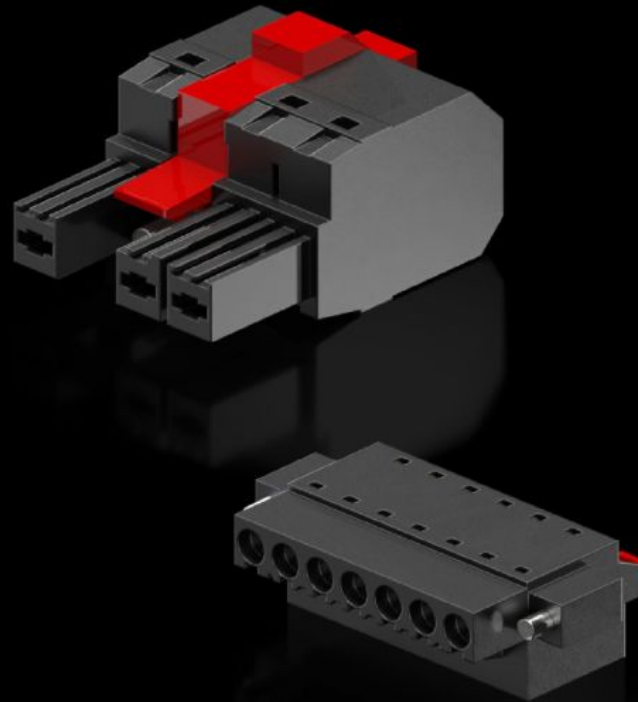

## SK 3398.658 Connector

State: 17/04/2026 (Source: [rittal.com/rs-sr](http://rittal.com/rs-sr))

ENCLOSURES

POWER DISTRIBUTION

CLIMATE CONTROL

IT INFRASTRUCTURE

SOFTWARE & SERVICES

FRIEDHELM LOH GROUP

# SK 3398.658 - Connector

## Features

Model No.	SK 3398.658
Packs of	1 set(s)
Net weight	0,03 kg
Gross weight	0,035 kg
Customs tariff number	85369095
ECLASS 8.0	27180704
Product description	for Blue e+ S wall-mounted cooling unit