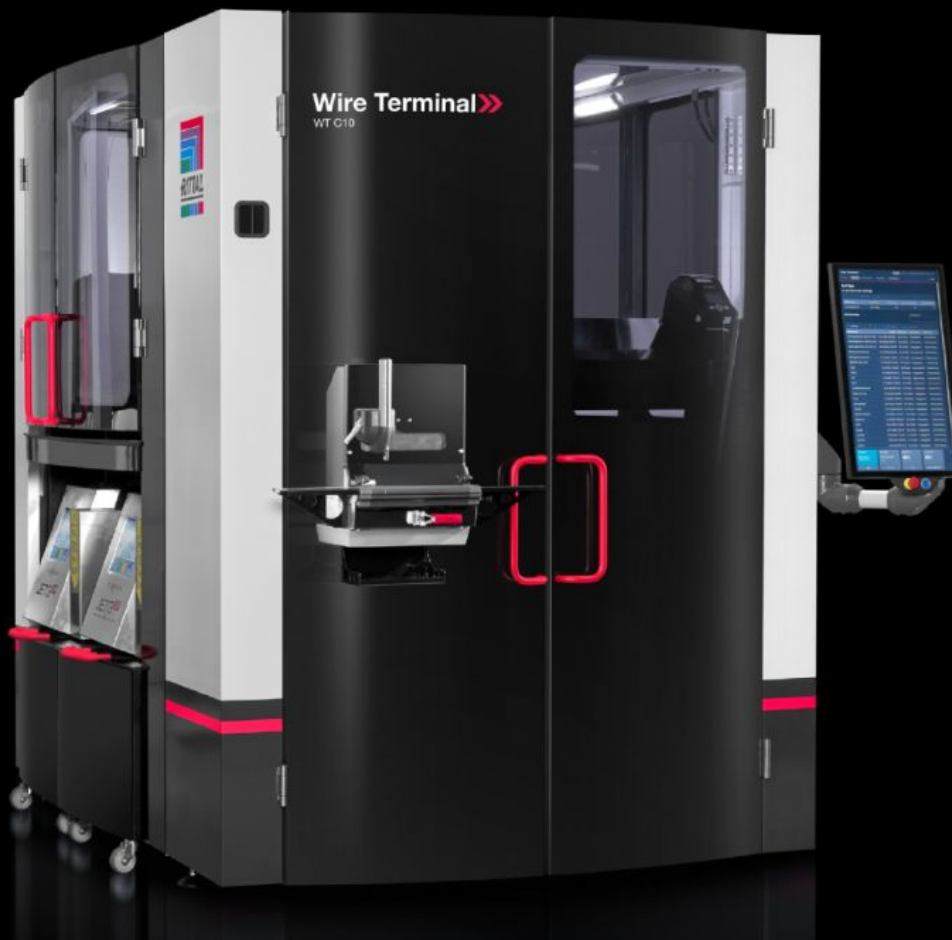

Rittal – The System.

Faster – better – everywhere.

AS 4051.012 Wire printer trolley

State: 05/07/2026 (Source: rittal.com/rs-sr)

ENCLOSURES

POWER DISTRIBUTION

CLIMATE CONTROL

IT INFRASTRUCTURE

SOFTWARE & SERVICES

FRIEDHELM LOH GROUP

AS 4051.012 - Wire printer trolley for Wire Terminal

The wire printer trolley option enables simplified handling of the printer systems.

Features

Model No.	AS 4051.012
Product description	The wire printer trolley allows simplified handling of the printer systems. They may be moved out of the Wire Terminal machine housing for inspection, filling and maintenance without having to reach into the hazardous part of the machine.
Benefits	Improved ergonomics at the Wire Terminal workstation Fast, simple handling of printer systems Swift, efficient printer servicing
Supply includes	Trolley version of printer workstations Modified machine housing
To fit Model No.	4051.024 4051.036
Packs of	2 pc(s).
Customs tariff number	42021990