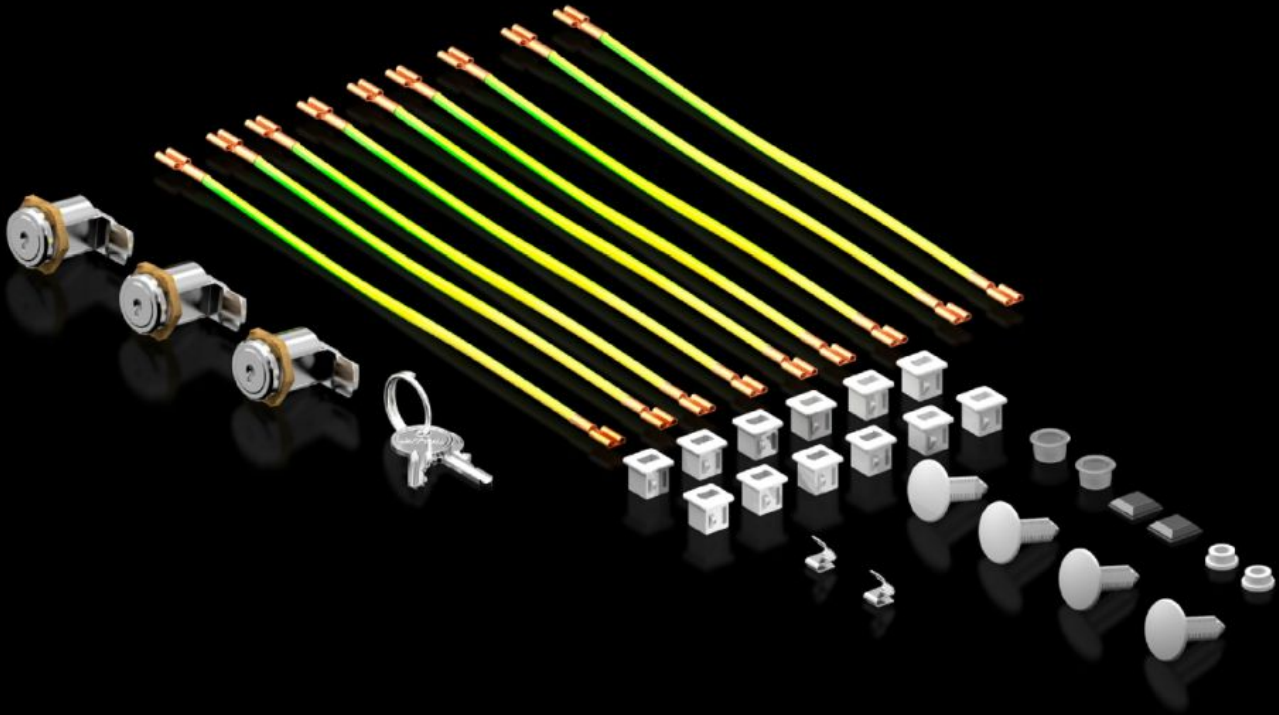

Rittal – The System.

Faster – better – everywhere.

DK 5050.587 Accessory bag

State: 15/05/2026 (Source: rittal.com/rs-sr)

ENCLOSURES

POWER DISTRIBUTION

CLIMATE CONTROL

IT INFRASTRUCTURE

SOFTWARE & SERVICES

FRIEDHELM LOH GROUP