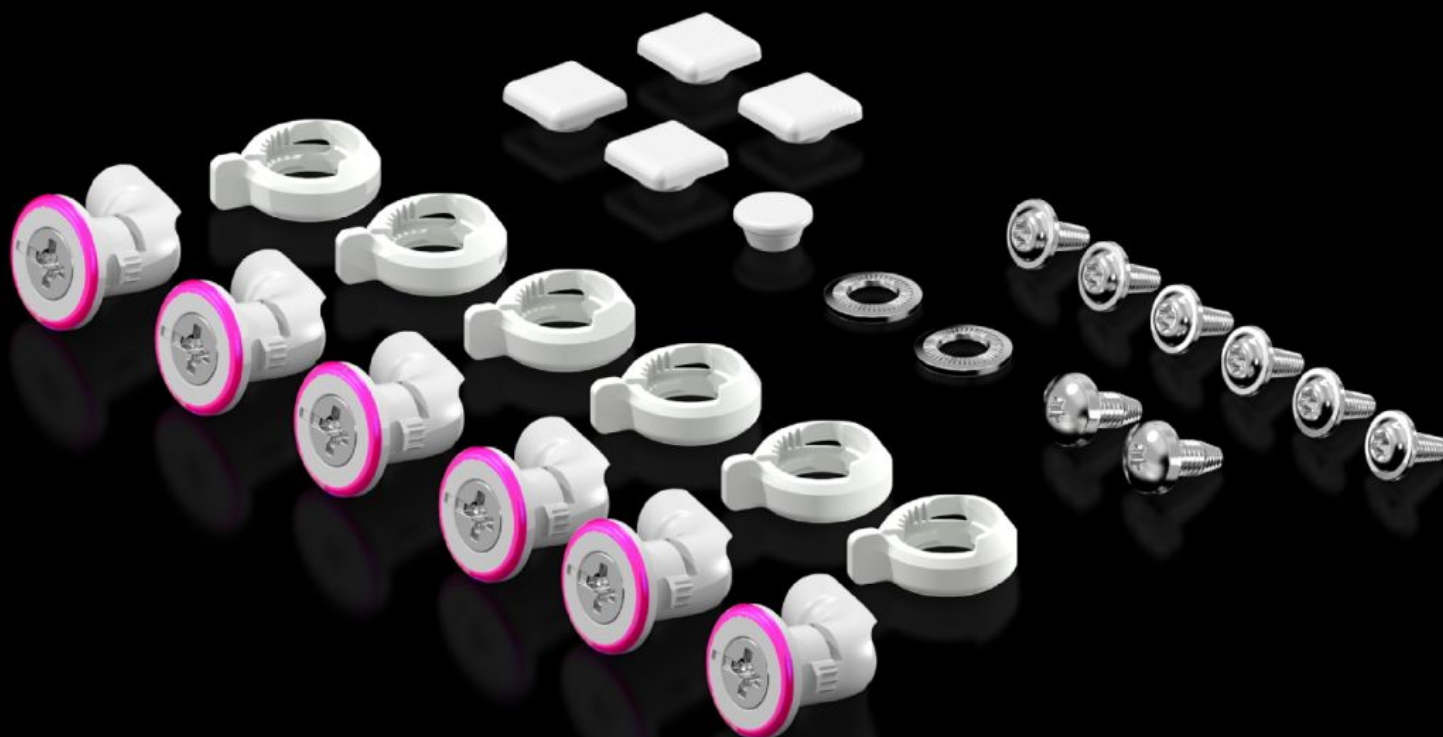

Rittal – The System.

Faster – better – everywhere.

KX 5051.310 Accessory bag

State: 21/05/2026 (Source: rittal.com/rs-sr)

ENCLOSURES

POWER DISTRIBUTION

CLIMATE CONTROL

IT INFRASTRUCTURE

SOFTWARE & SERVICES

FRIEDHELM LOH GROUP

KX 5051.310 - Accessory bag for KX

Features

Model No.	KX 5051.310
Packs of	1 pc(s).
Net weight	0,124 kg
Gross weight	0,124 kg
Customs tariff number	83024900
ETIM 9	EC000261
ECLASS 8.0	27180101