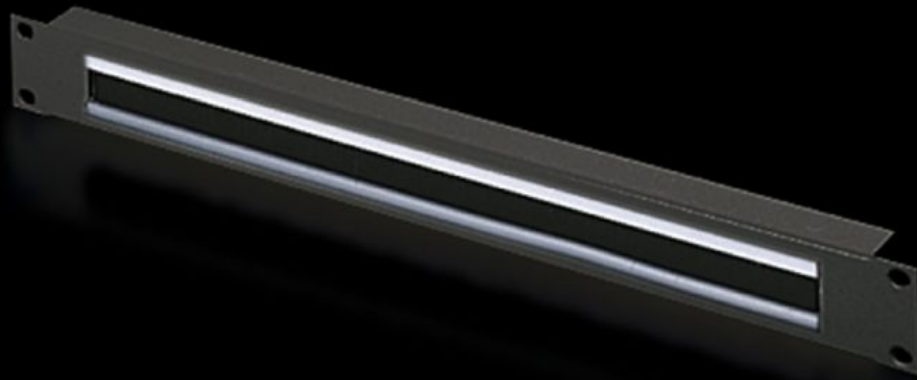

Rittal – The System.

Faster – better – everywhere.

DK 5502.255

**Cable management panel with
brush strip**

State: 02/06/2026 (Source: rittal.com/rs-sr)

ENCLOSURES

POWER DISTRIBUTION

CLIMATE CONTROL

IT INFRASTRUCTURE

SOFTWARE & SERVICES

FRIEDHELM LOH GROUP

DK 5502.255 - Cable management panel with brush strip 482.6 mm (19")

With cut-out and brush strip for cable routing.

Features

Model No.	DK 5502.255
Product description	For convenient, simple cable routing between two areas separated by a 482.6 mm (19") mounting level, for example, between the front and rear areas of the 482.6 mm (19") mounting level.
Applications	For locking and simultaneous cable routing in installation zones to the 1 U, 482.6 mm (19") mounting standard
Material	Sheet steel Brush strip: Plastic, UL 94-HB
Surface finish	Spray-finished
Mounting cut-out	Width:390 mm Height:20 mm
Dimensions	Width: 482.6 mm
Units	1 U
Packs of	1 pc(s).
Net weight	0,2 kg
Gross weight	0,486 kg
Customs tariff number	73269098
ETIM 9	EC000322

Features

ECLASS 8.0

27400604

Product description

DK Cable entry panel, 1 U, 482.6 mm (19"), WxH: 390x20 mm, With brush strip, RAL 9005