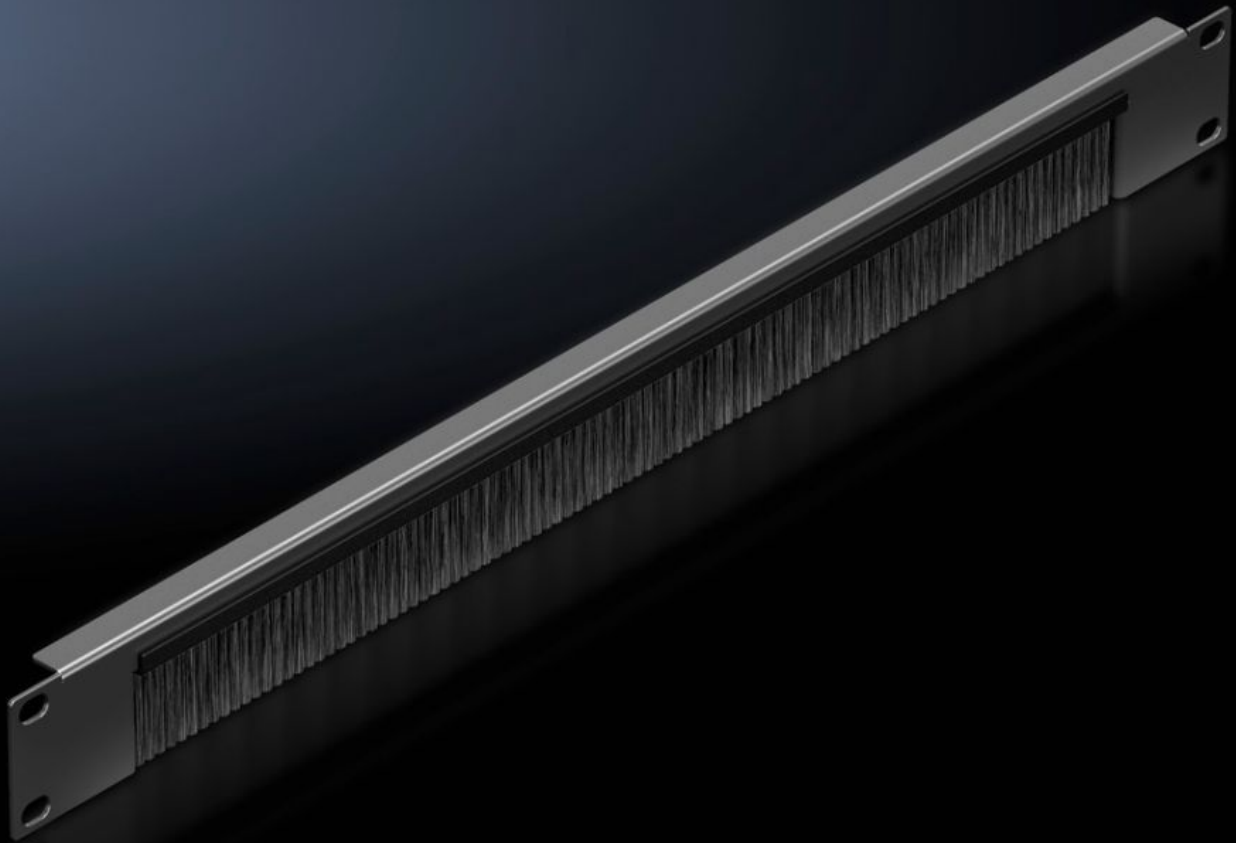

Rittal – The System.

Faster – better – everywhere.

DK 5502.265

**Cable management panel with
brush strip**

State: 23/05/2026 (Source: rittal.com/rs-sr)

ENCLOSURES

POWER DISTRIBUTION

CLIMATE CONTROL

IT INFRASTRUCTURE

SOFTWARE & SERVICES

FRIEDHELM LOH GROUP

DK 5502.265 - Cable management panel with brush strip 482.6 mm (19")

With cut-out and brush strip for cable routing.

Features

Model No.	DK 5502.265
Product description	For convenient, simple cable routing between two areas separated by a 482.6 mm (19") mounting level, for example, between the front and rear areas of the 482.6 mm (19") mounting level.
Applications	For locking and simultaneous cable routing in installation zones to the 1 U, 482.6 mm (19") mounting standard
Material	Sheet steel Brush strip: Plastic, UL 94-HB
Surface finish	Spray-finished
Mounting cut-out	Width:390 mm Height:40 mm
Dimensions	Width: 482.6 mm
Units	2 U
Packs of	1 pc(s).
Net weight	0,7 kg
Gross weight	0,703 kg
Customs tariff number	73269098
ETIM 9	EC000322

Features

ECLASS 8.0

27400604

Product description

DK Cable entry panel, 2 U, 482.6 mm (19"), WxH: 390x40 mm, RAL 9005