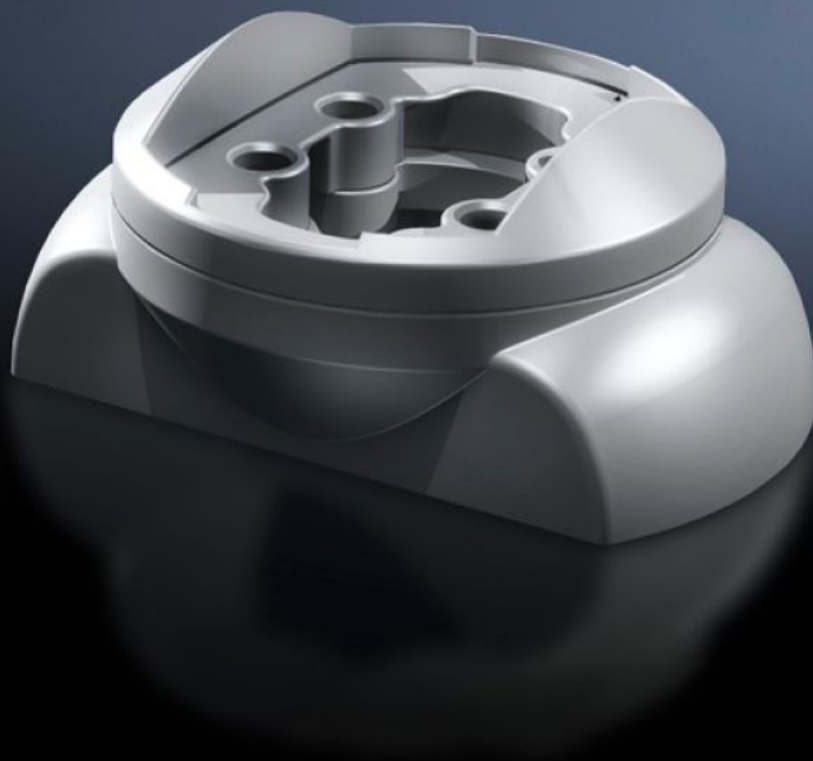

Rittal – The System.

Faster – better – everywhere.

CP 6206.360 Attachment CP 60

State: 28/06/2026 (Source: rittal.com/rs-sr)

ENCLOSURES

POWER DISTRIBUTION

CLIMATE CONTROL

IT INFRASTRUCTURE

SOFTWARE & SERVICES

FRIEDHELM LOH GROUP

CP 6206.360 - Attachment CP 60 for support arm connection 120 x 65 mm

For rigid fastening of the enclosure to the support arm system 60

Features

Model No.	CP 6206.360
Product description	For rigid fastening of the enclosure to the support arm system 60
Material	Die-cast zinc
Colour	RAL 7035
Supply includes	Seals Self-tapping screws for support section attachment
Rifid y/n	Yes
Packs of	1 pc(s).
Net weight	1 kg
Gross weight	1,12 kg
Customs tariff number	83024900
ETIM 9	EC002625
ECLASS 8.0	27189234
Product description	CP Attachment CP 60, for support arm connection 120 x 65 mm