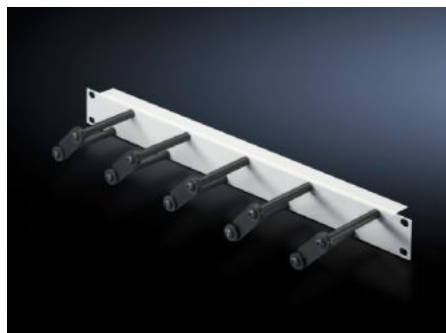

IT INFRASTRUCTURE

SOFTWARE & SERVICES

FRIEDHELM LOH GROUP

DK 7257.050 - Cable management panel with cable routing bars for horizontal cable management

For horizontal management of the patch cables with cable routing bars, allows user-friendly modification and extension of the cabling by opening the individual cable routing bars.

Features

Model No.	DK 7257.050
Product description	For horizontal management of the patch cables with 5 cable routing bars. Opening the individual cable routing bars allows user-friendly modification and extension of the cabling.
Material	Panel: Sheet steel, spray finished Cable routing bars: Plastic
Colour	Panel: RAL 7035 Cable routing bars: RAL 9005
Depth of bars	100 mm
Number bars per U	5
Dimensions	Width: 482.6 mm
Units	1 U
Packs of	1 pc(s).
Net weight	0,6 kg
Gross weight	0,629 kg
Customs tariff number	73182900
ETIM 9	EC002624

Features

ECLASS 8.0

27189265

Product description

DK Cable management panel, 1 U, with cable routing bars, RAL 7035

Tender text

Cable management panel with cable routing bars

482.6 mm (19")

For horizontal management of the patch cables with cable routing bars. Opening the individual cable routing bars allows user-friendly modification and extension of the cabling.

Material:

Panel: Sheet steel, spray-finished, RAL 7035