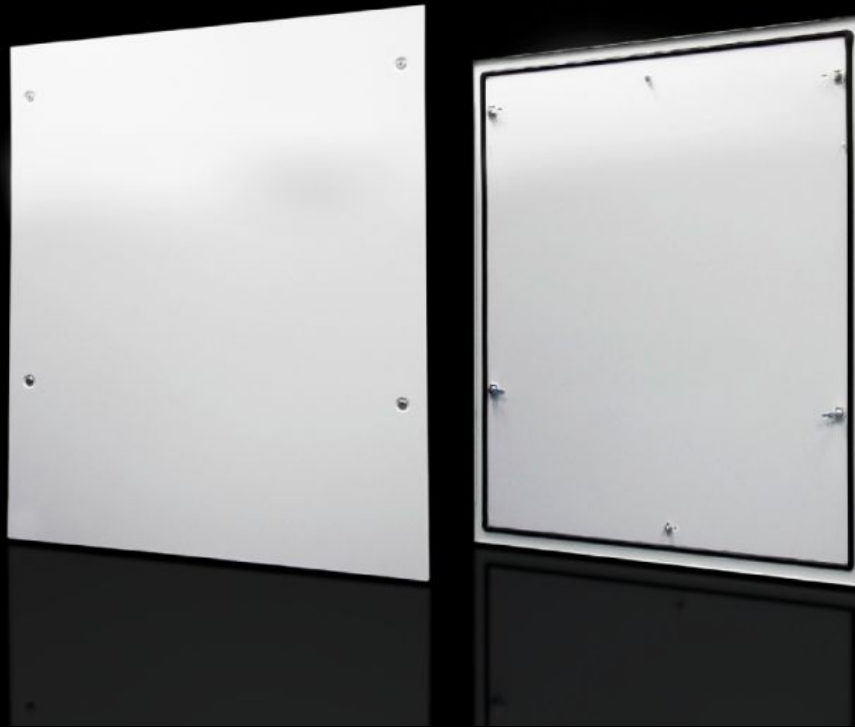

Rittal – The System.

Faster – better – everywhere.

DK 7824.120 Side panel, lockable

State: 21/06/2026 (Source: rittal.com/rs-sr)

ENCLOSURES

POWER DISTRIBUTION

CLIMATE CONTROL

IT INFRASTRUCTURE

SOFTWARE & SERVICES

FRIEDHELM LOH GROUP