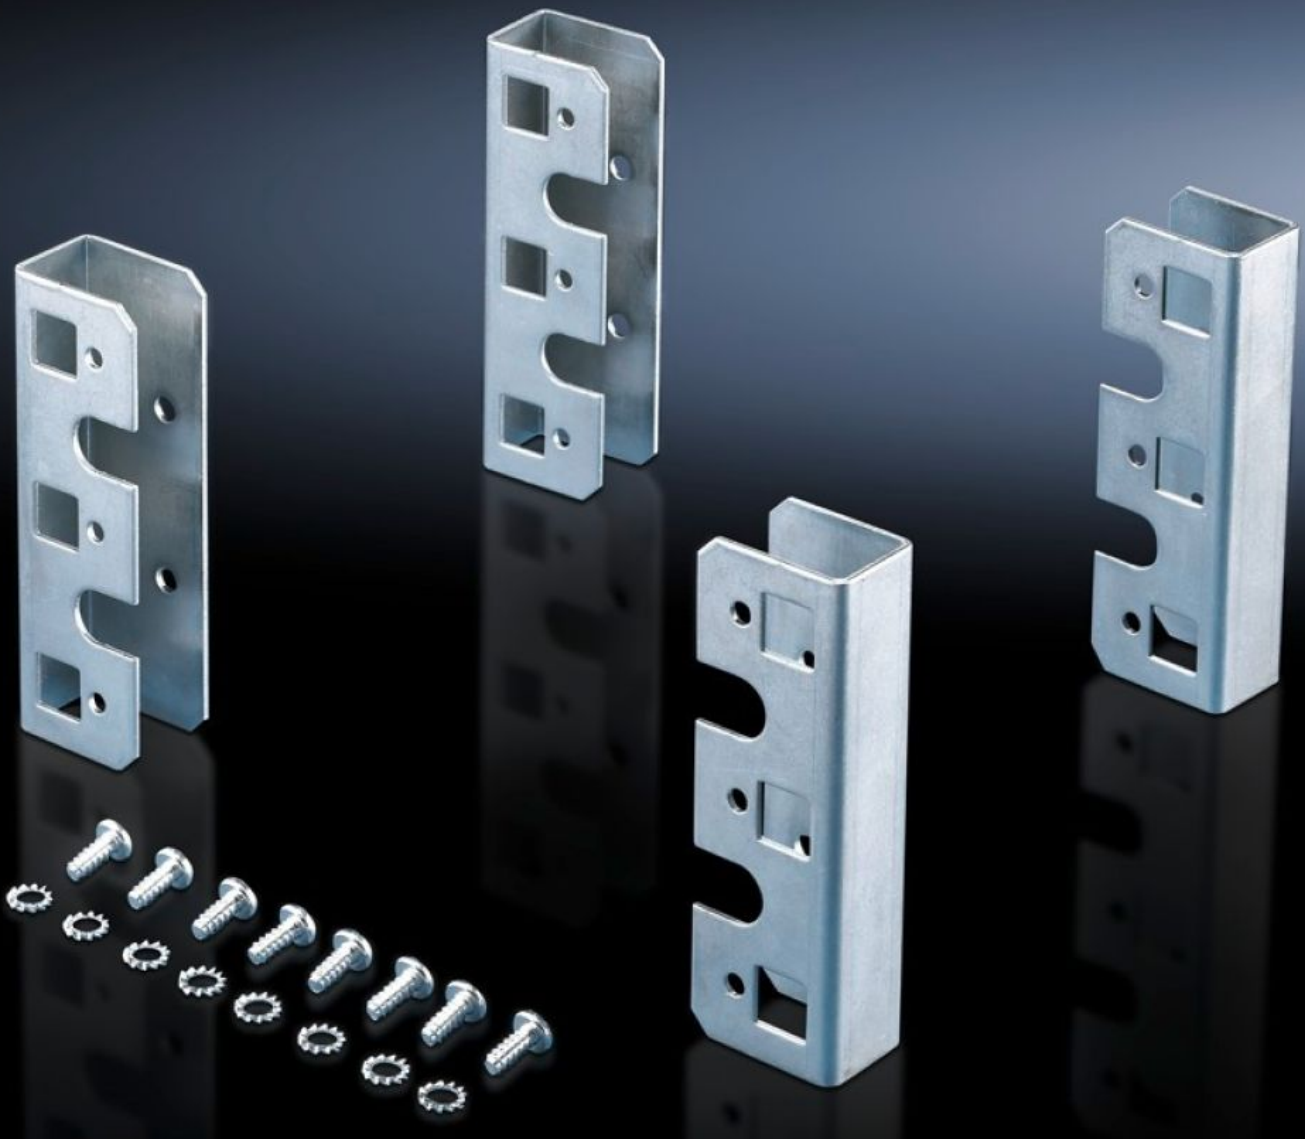

**Rittal – The System.**

Faster – better – everywhere.

**DK 7827.300**

**Adaptor for L-shaped mounting angles**

State: 28/06/2026 (Source: [rittal.com/rs-sr](http://rittal.com/rs-sr))

ENCLOSURES

POWER DISTRIBUTION

# DK 7827.300 - Adaptor for L-shaped mounting angles for TS

For TS network enclosures, for mounting component shelves and slide rails on L-shaped mounting angles.

## Features

Model No.	DK 7827.300
Product description	For mounting component shelves and slide rails on L-shaped mounting angles.
Material	Sheet steel
Supply includes	Assembly parts
Packs of	4 pc(s).
Net weight	0,652 kg
Gross weight	0,755 kg
Customs tariff number	83024900
ETIM 9	EC002625
ECLASS 8.0	27189234
Product description	DK Adaptor for L-shaped mounting angles, L-shaped mounting angle, For TS

## Tender text

DK-TS L-shaped mounting angle adaptor

Material: Sheet steel, zinc-plated, passivated