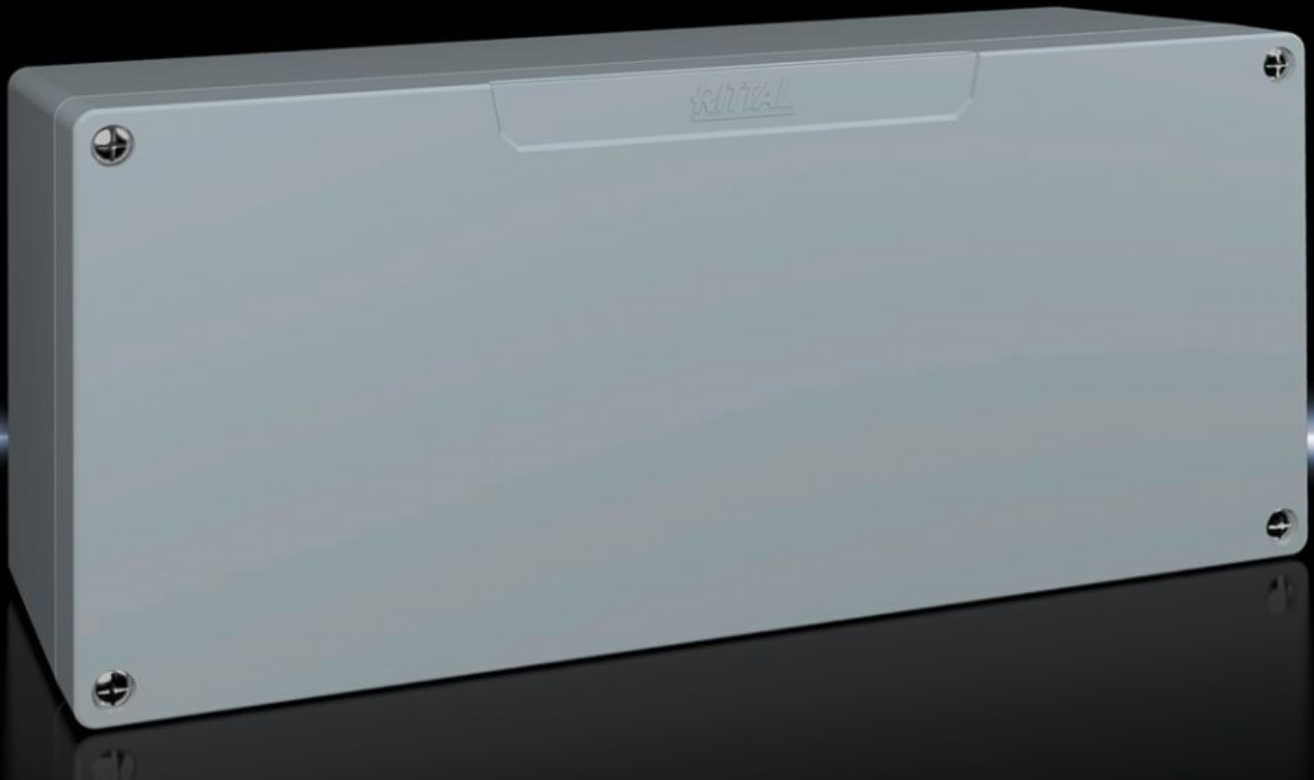

Rittal – The System.

Faster – better – everywhere.

GA 9114.210

Cast aluminium enclosures GA

State: 04/06/2026 (Source: rittal.com/rs-sr)

ENCLOSURES

POWER DISTRIBUTION

CLIMATE CONTROL

IT INFRASTRUCTURE

SOFTWARE & SERVICES

FRIEDHELM LOH GROUP