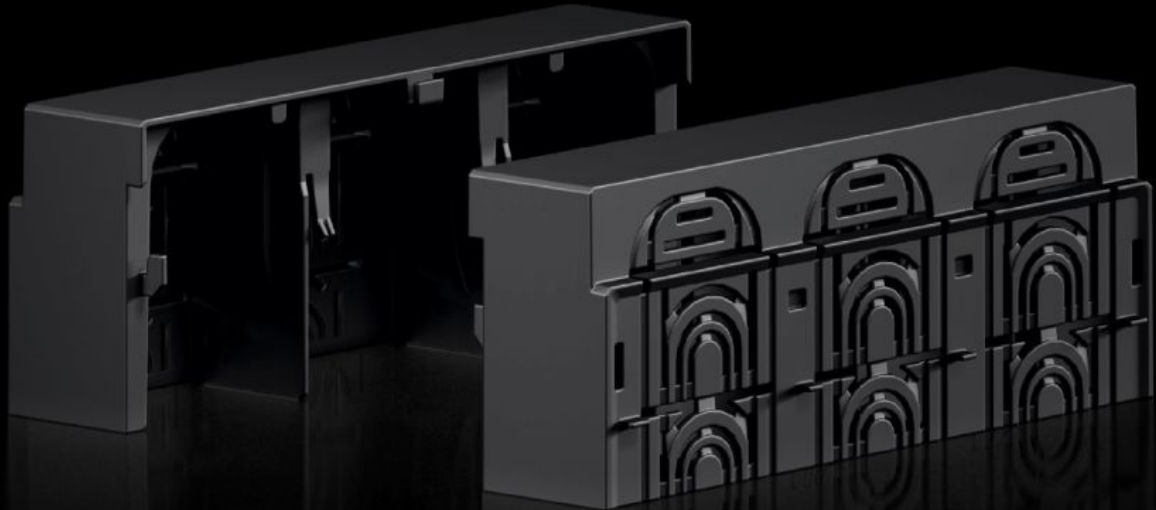

**Rittal – The System.**

Faster – better – everywhere.

**RX 9365.532**

**RiLineX connection space cover**

State: 25/05/2026 (Source: [rittal.com/rs-sr](http://rittal.com/rs-sr))

ENCLOSURES

POWER DISTRIBUTION

# RX 9365.532 - RiLineX connection space cover for NH fuse-switch disconnectors

RiLineX connection space cover for RiLineX NH fuse-switch disconnectors, size 2, for use when assembling mounting plates and busbars.

## Features

Model No.	RX 9365.532
Material	Polyamide (PA 6) Fire protection corresponding to UL 94
Colour	RAL 9005
To fit Model No.	9362.210 9362.215 9362.250 9363.210 9363.215
Dimensions	Width: 208.5 mm Height: 60 mm Depth: 89.6 mm
Packs of	2 pc(s).
Net weight	0,436 kg
Gross weight	0,439 kg
PCF per pack (cradle-to-gate)	2.96
Customs tariff number	85472000
ETIM 9	EC000775
Product description	RiLineX connection space cover for RiLineX NH fuse-switch disconnectors, size 2, for use when assembling mounting plates and busbars.