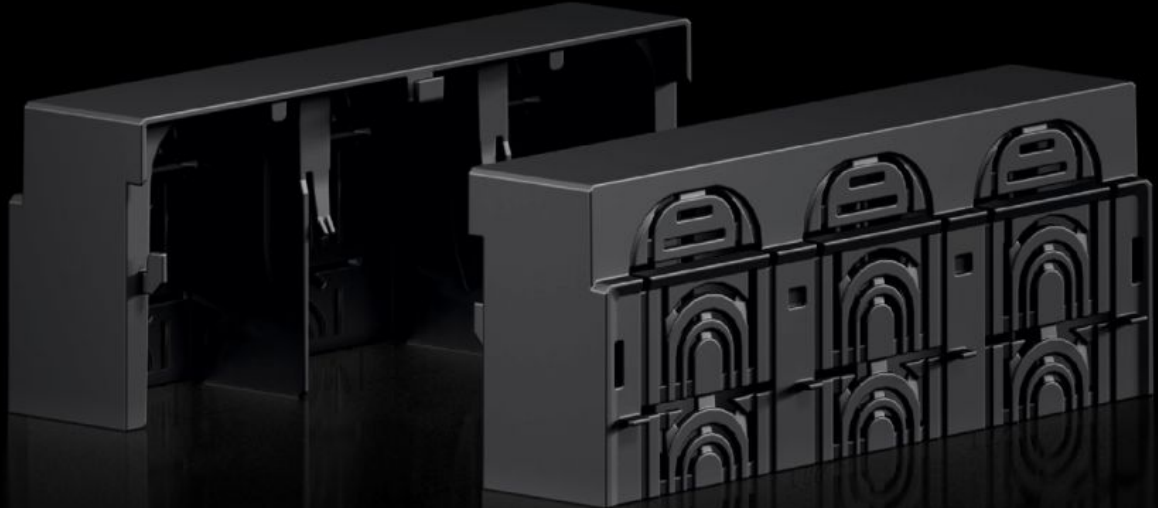

Rittal – The System.

Faster – better – everywhere.

RX 9365.532

RiLineX connection space cover

State: 03/04/2026 (Source: rittal.com/rs-sr)

ENCLOSURES

POWER DISTRIBUTION

CLIMATE CONTROL

IT INFRASTRUCTURE

SOFTWARE & SERVICES

FRIEDHELM LOH GROUP