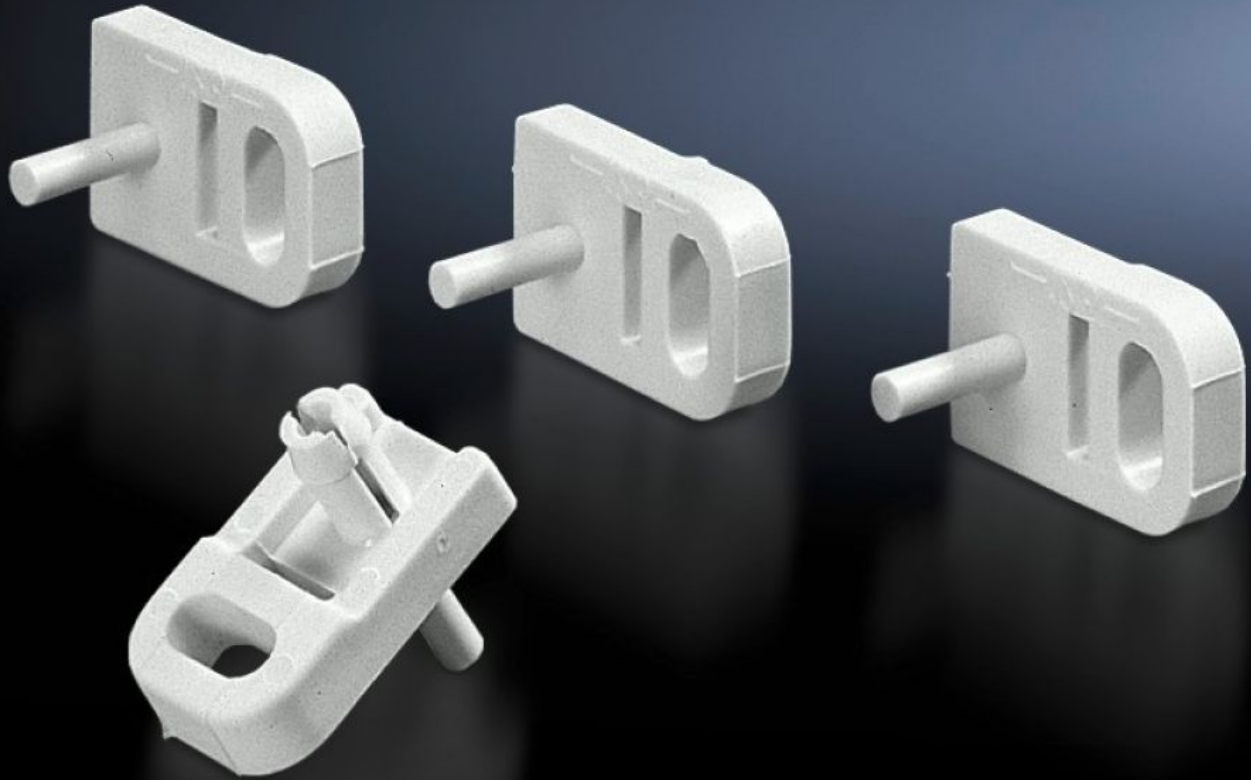

**Rittal – The System.**

Faster – better – everywhere.

**PK 9583.000**

**Wall mounting bracket**

State: 06/05/2026 (Source: [rittal.com/rs-sr](http://rittal.com/rs-sr))

ENCLOSURES

POWER DISTRIBUTION

CLIMATE CONTROL

## Features

Model No.	PK 9583.000
Product description	The enclosure can be screwed to the wall using four wall mounting brackets. The bracket is securely attached to the enclosure by means of pins.
Applications	For all PK enclosures
Material	Polyamide, grey
Colour	Similar to RAL 7035
Packs of	40 pc(s).
Net weight	0,04 kg
Gross weight	0,151 kg
Customs tariff number	83024900
ETIM 9	EC002625
ECLASS 8.0	27189234
Product description	PK Wall mounting bracket for PK