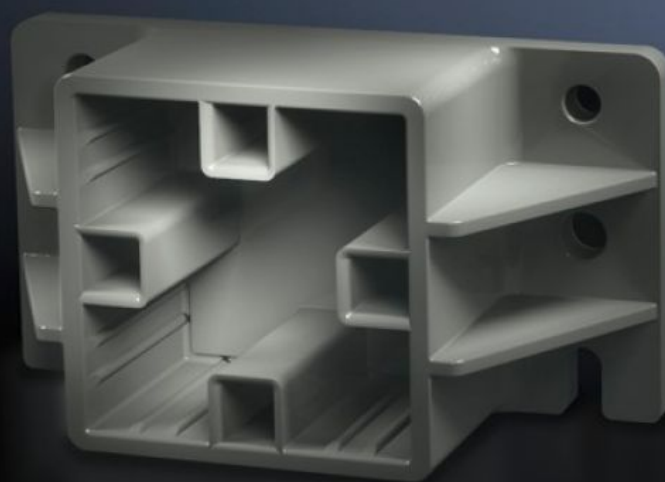

Rittal – The System.

Faster – better – everywhere.

SV 9649.010 End supports

State: 02/07/2026 (Source: rittal.com/rs-sr)

ENCLOSURES

POWER DISTRIBUTION

CLIMATE CONTROL

IT INFRASTRUCTURE

SOFTWARE & SERVICES

FRIEDHELM LOH GROUP