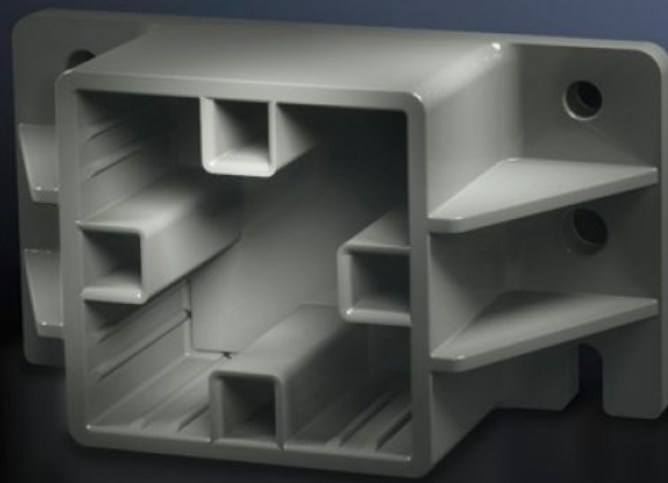

Rittal – The System.

Faster – better – everywhere.

SV 9659.010 End supports

State: 23/06/2026 (Source: rittal.com/rs-sr)

ENCLOSURES

POWER DISTRIBUTION

CLIMATE CONTROL

IT INFRASTRUCTURE

SOFTWARE & SERVICES

FRIEDHELM LOH GROUP