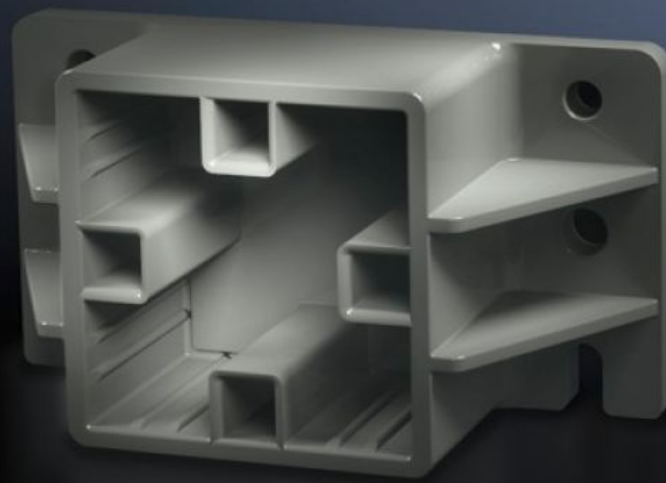

Rittal – The System.

Faster – better – everywhere.

SV 9659.010 End supports

State: 06/05/2026 (Source: rittal.com/rs-sr)

ENCLOSURES

POWER DISTRIBUTION

CLIMATE CONTROL

IT INFRASTRUCTURE

SOFTWARE & SERVICES

FRIEDHELM LOH GROUP

SV 9659.010 - End supports for Maxi-PLS busbars

For attaching Maxi-PLS busbars on the sides by insertion into the supports.

Features

Model No.	SV 9659.010
Product description	For attaching Maxi-PLS busbars when used as a cable connection system. The stepped configuration ensures simple cable installation.
Material	Polyamide Fire protection corresponding to UL 94-V0
Colour	Similar to RAL 9011
Supply includes	Assembly parts
To fit busbars	Maxi-PLS 60
Packs of	2 pc(s).
Net weight	0,4 kg
Gross weight	0,433 kg
Customs tariff number	39269097
ETIM 9	EC001166
ECLASS 8.0	27400607
Product description	SV End support, Maxi-PLS 3200