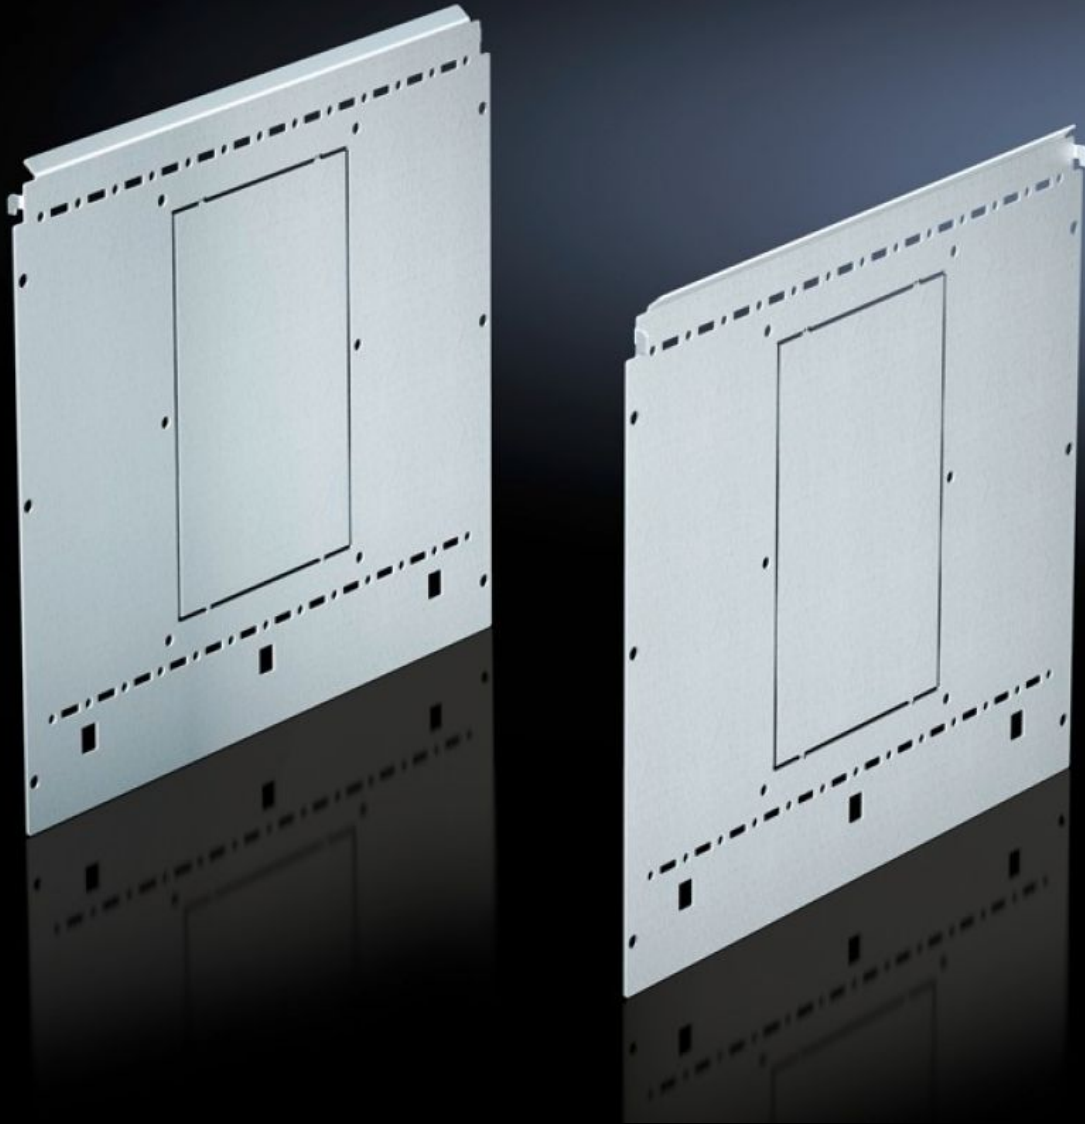

Rittal – The System.

Faster – better – everywhere.

SV 9673.044

Compartment side panel module

State: 07/05/2026 (Source: rittal.com/rs-sr)

ENCLOSURES

POWER DISTRIBUTION

CLIMATE CONTROL

IT INFRASTRUCTURE

SOFTWARE & SERVICES

FRIEDHELM LOH GROUP

SV 9673.044 - Compartment side panel module for internal compartmentalisation

Side divider panel for compartments, for locating into the TS pitch pattern.

Features

Model No.	SV 9673.044
Product description	Side divider panel for compartments, for locating into the TS pitch pattern. Prepared for the location of mounting brackets for horizontal compartment dividers or mounting plates. Two TS system punchings allow the use of additional TS accessories. The side panel modules for reduced compartment depth and an auxiliary construction using TS punched rails 17 x 17 mm can be used to provide a separate enclosure space in the side panel area, e.g. for the provision of a busbar system.
Material	Sheet steel, 1.5 mm
Surface finish	Zinc-plated
Supply includes	Assembly parts
For compartment depth	400 mm
Dimensions	Height: 400 mm
Packs of	2 pc(s).
Net weight	3,1 kg
Customs tariff number	73269098
ETIM 9	EC002525
ECLASS 8.0	27400613

Features

Product description

SV Compartment side panel module, H: 400 mm, for D: 400 mm