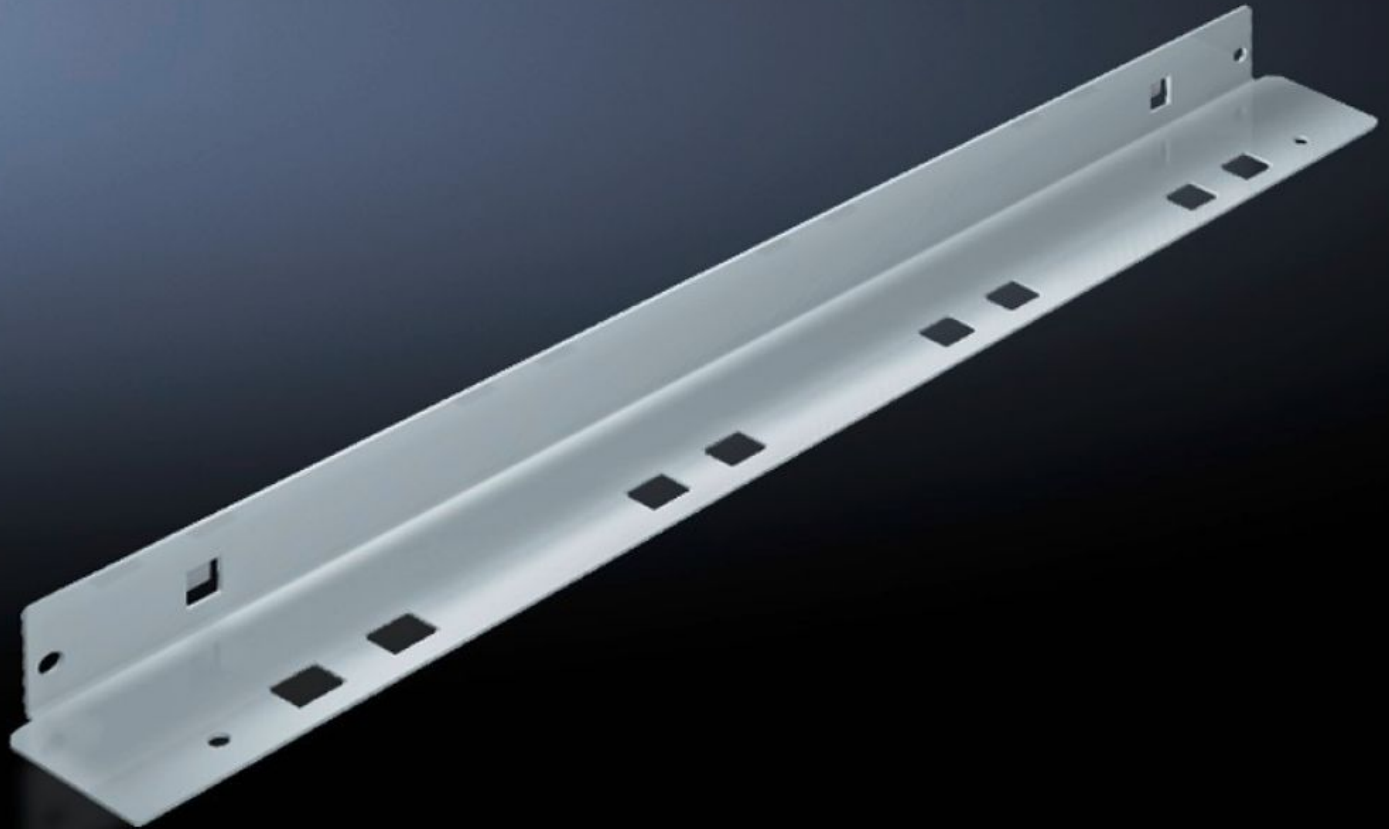

Rittal – The System.

Faster – better – everywhere.

SV 9673.406

Mounting bracket

State: 28/06/2026 (Source: rittal.com/rs-sr)

ENCLOSURES

POWER DISTRIBUTION

CLIMATE CONTROL

IT INFRASTRUCTURE

SOFTWARE & SERVICES

FRIEDHELM LOH GROUP