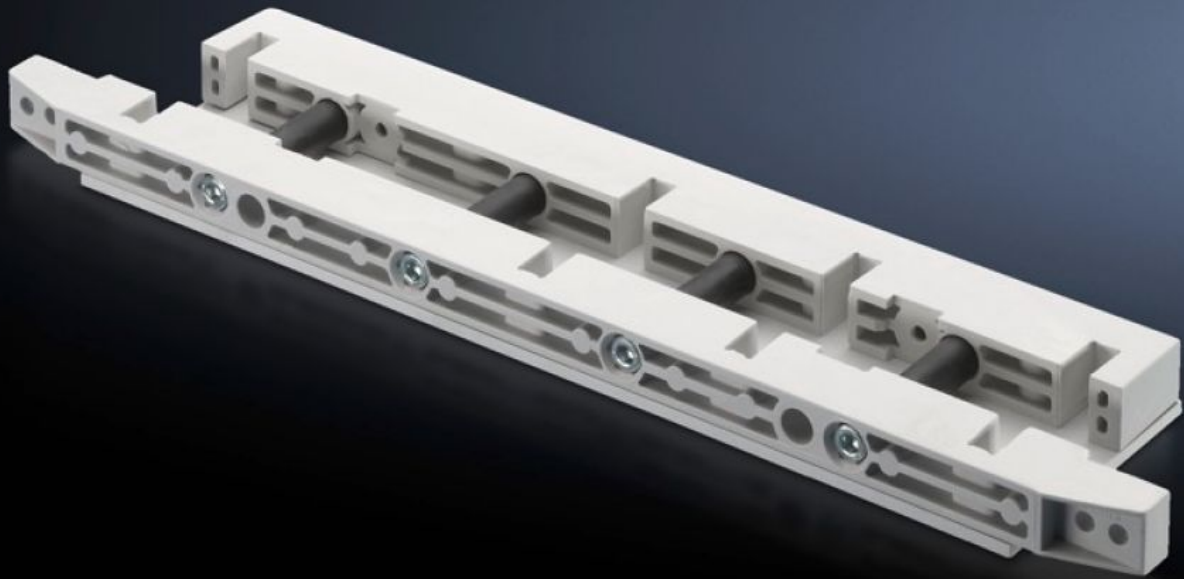

Rittal – The System.

Faster – better – everywhere.

SV 9674.436 End support

State: 05/05/2026 (Source: rittal.com/rs-sr)

ENCLOSURES

POWER DISTRIBUTION

CLIMATE CONTROL

IT INFRASTRUCTURE

SOFTWARE & SERVICES

FRIEDHELM LOH GROUP