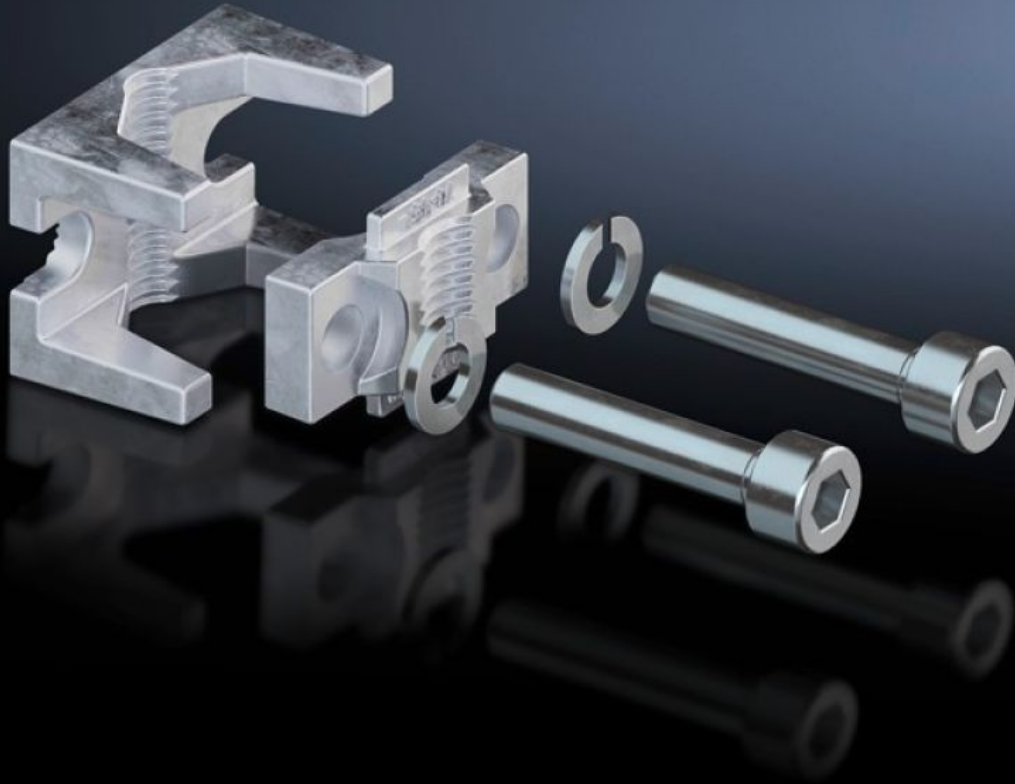

Rittal – The System.

Faster – better – everywhere.

SV 9677.420 Prism terminal

State: 12/05/2026 (Source: rittal.com/rs-sr)

ENCLOSURES

POWER DISTRIBUTION

CLIMATE CONTROL

IT INFRASTRUCTURE

SOFTWARE & SERVICES

FRIEDHELM LOH GROUP

SV 9677.420 - Prism terminal for NH slimline fuse-switch disconnectors

For the direct connection of round conductors.

Features

Model No.	SV 9677.420
Product description	For the direct connection of round conductors.
Material	Brass
Surface finish	Tin-plated
For size	00
To fit Model No.	9677.000 9677.010 9677.015
Connection of round conductors	10 - 95 mm ²
Packs of	3 pc(s).
Net weight	0,099 kg
Gross weight	0,13 kg
Customs tariff number	39269097
ETIM 9	EC000001
ECLASS 8.0	27141146
Product description	SV Prism terminal, for NH slimline fuse-switch disconnector, size 00 (SV 9677XXX), round conductor connection 10-95 mm ²