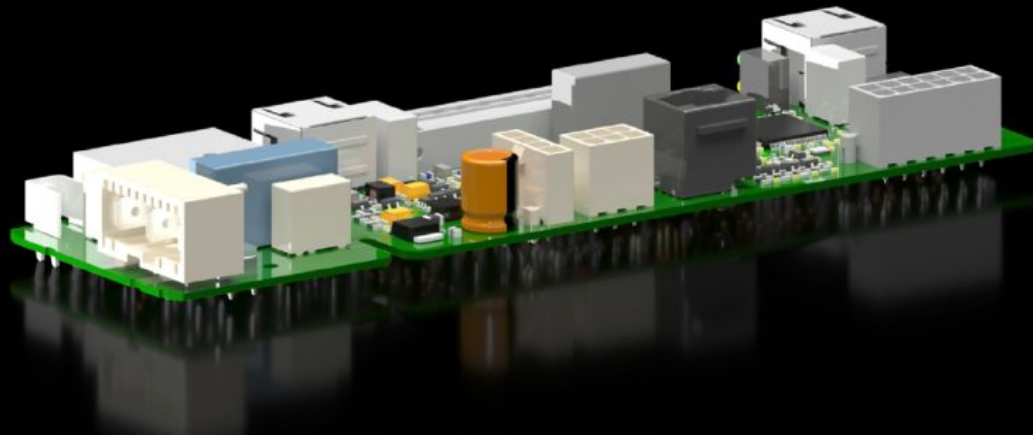

Rittal – The System.

Faster – better – everywhere.

SK 3398.598

Reglage

State: 2026-04-09 (Source: [rittal.com/se-sv](https://www.rittal.com/se-sv))

ENCLOSURES

POWER DISTRIBUTION

CLIMATE CONTROL

IT INFRASTRUCTURE

SOFTWARE & SERVICES

FRIEDHELM LOH GROUP

SK 3398.598 - Reglage

Features

Art. nr.	SK 3398.598
Förpackningsenhet	1 st.
Nettovikt	0,11 kg
Bruttovikt	0,26 kg
Tullvarukod	90328900
ECLASS 8.0	29170101