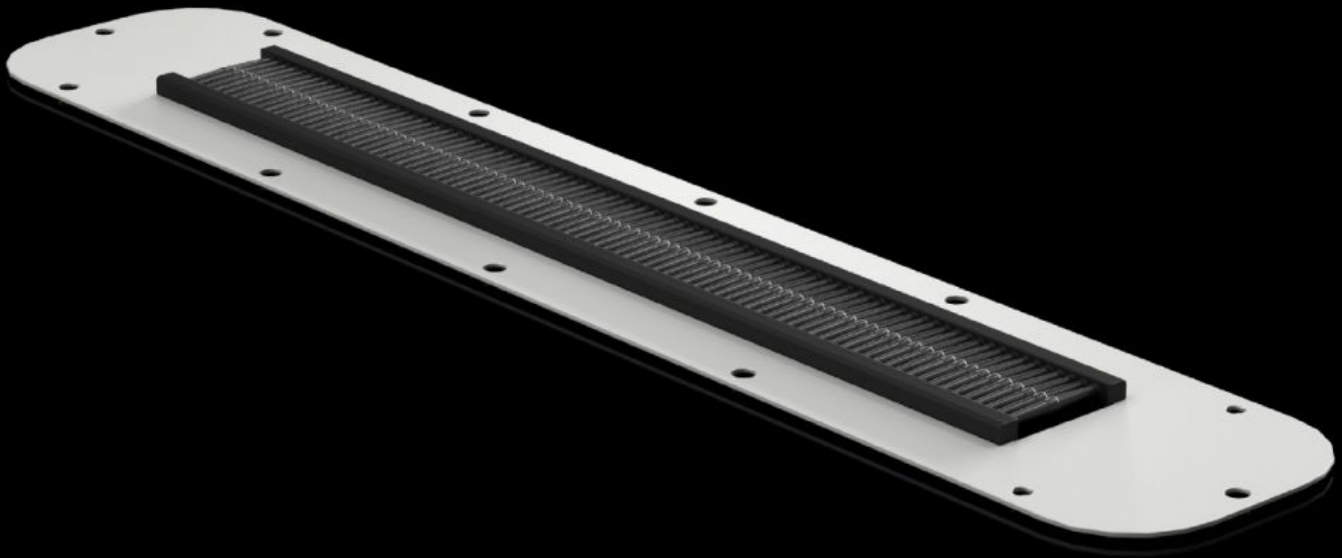

Rittal – The System.

Faster – better – everywhere.

AX 2260.060 Gland plates

State: 06/04/2026 (Source: rittal.com/sg-en)

ENCLOSURES

POWER DISTRIBUTION

CLIMATE CONTROL

IT INFRASTRUCTURE

SOFTWARE & SERVICES

FRIEDHELM LOH GROUP

AX 2260.060 - Gland plates for AX wall-mounted enclosure, 3-part

Features

Model No.	AX 2260.060
Design	with brush strip
Material	Sheet steel
Colour	RAL 7035
Packs of	1 pc(s).
Net weight	0.54 kg
Gross weight	0.544 kg
Customs tariff number	73079100
Product description	AX gland plate with brush strip, for AX wall-mounted enclosure, 3-part, sheet steel, RAL 7035