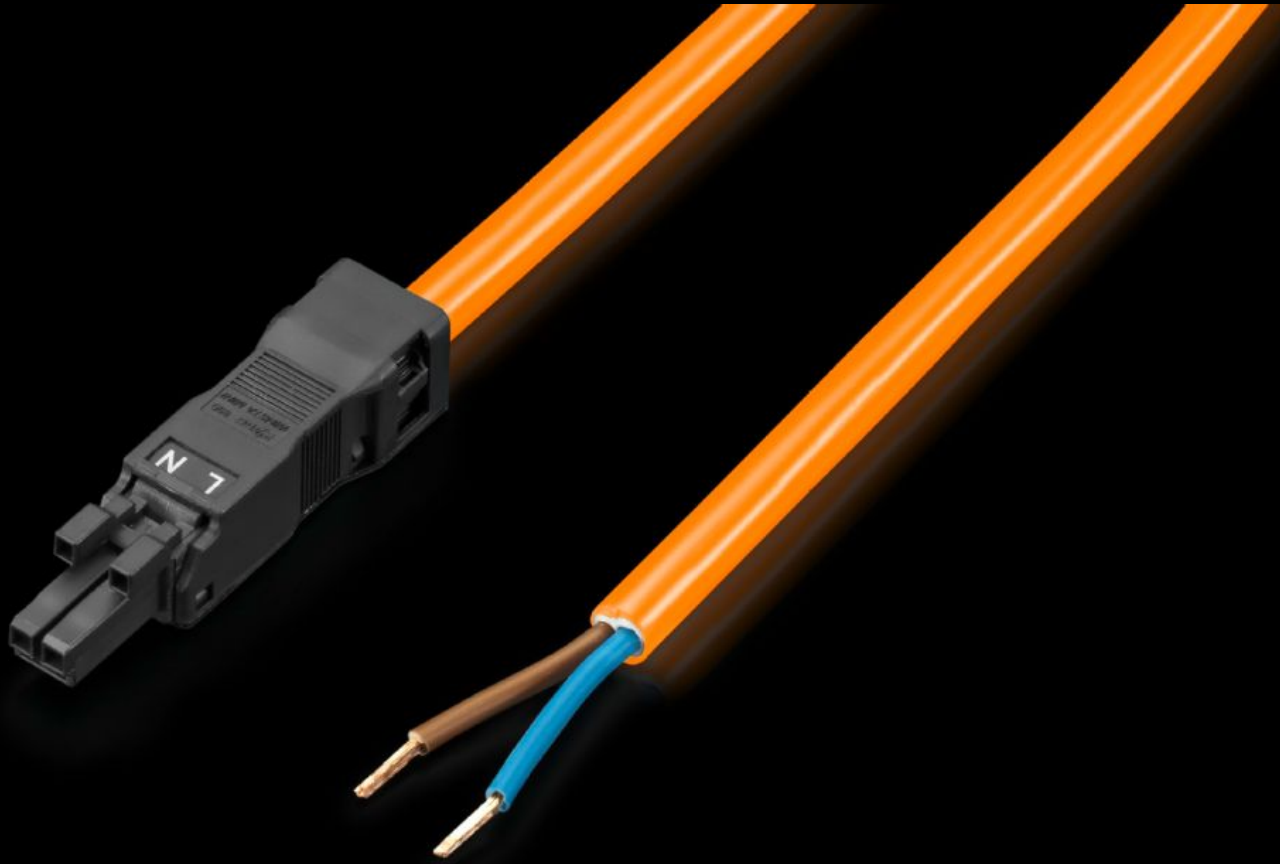

Rittal – The System.

Faster – better – everywhere.

SZ 2500.420 Connection cable

State: 04/07/2026 (Source: rittal.com/sg-en)

ENCLOSURES

POWER DISTRIBUTION

CLIMATE CONTROL

IT INFRASTRUCTURE

SOFTWARE & SERVICES

FRIEDHELM LOH GROUP

SZ 2500.420 - Connection cable

For simple, time-saving connection of the LED system light.

Features

Model No.	SZ 2500.420
Design	Infeed, 2-pole (with socket, without connector)
Product description	For time-saving and simple installation of the LED system light.
Colour	Orange
Cross-section	1.5 mm ²
Length	3,000 mm
Dimensions	Length: 3,000 mm
Rated operating voltage	100 V - 240 V, 1~, 50 Hz/60 Hz
Packs of	5 pc(s).
Net weight	1.01 kg
Gross weight	1.26 kg
Customs tariff number	85444290
ETIM 9	EC001576
ETIM 8	EC001576
ECLASS 8.0	27060402
Product description	SZ Connection cable, for power supply, 2-pole, 100-240 V, L: 3000 mm