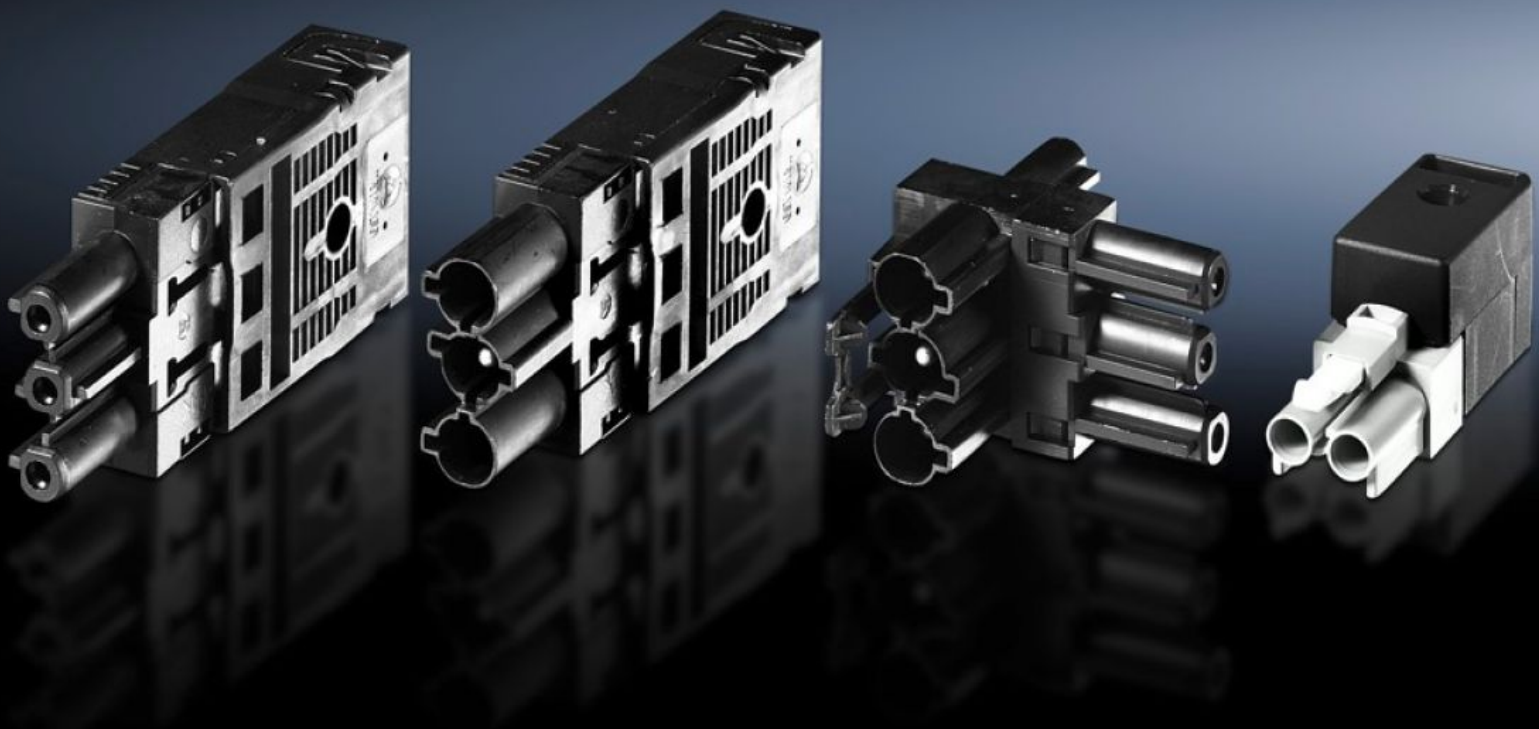

Rittal – The System.

Faster – better – everywhere.

SZ 2507.400

Connection accessories for self-assembly

State: 05/04/2026 (Source: rittal.com/sg-en)

ENCLOSURES

POWER DISTRIBUTION

CLIMATE CONTROL

IT INFRASTRUCTURE

SOFTWARE & SERVICES

FRIEDHELM LOH GROUP

SZ 2507.400 - Connection accessories for self-assembly for universal light, courtesy light and compact light

Sockets for power supply through-wiring, connectors for connection component through-wiring, T distributor with 2 sockets and 1 connector, connector for door-operated switch cable.

Features

Model No.	SZ 2507.400
Design	Connector for door-operated switch cable
Packs of	5 pc(s).
Net weight	0.055 kg
Gross weight	0.07 kg
Customs tariff number	85369095
ETIM 9	EC002625
ETIM 8	EC002625
ECLASS 8.0	27189234
Product description	SZ Connector, for door-opening switch wire, Connection accessories for self-assembly