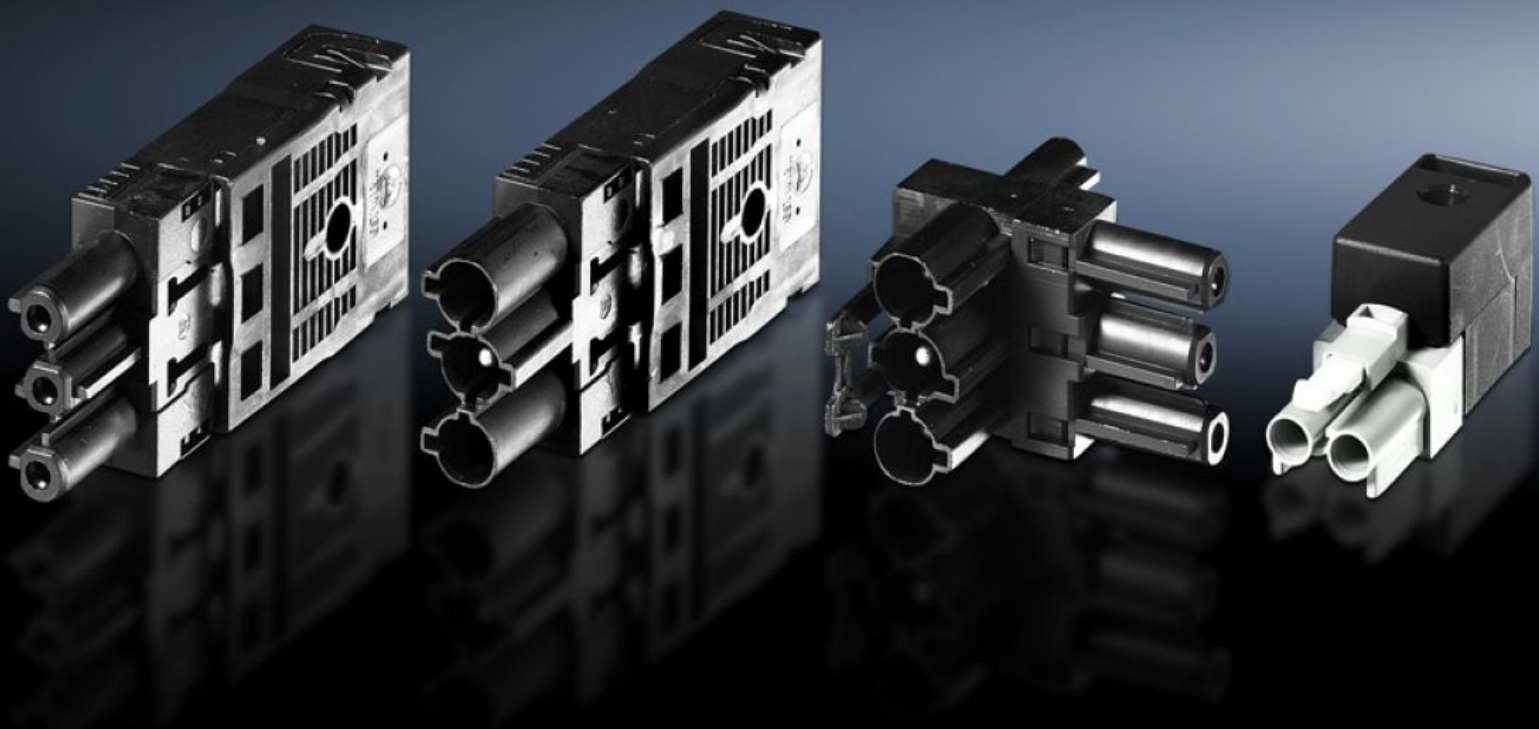

Rittal – The System.

Faster – better – everywhere.

SZ 2507.400

Connection accessories for self-assembly

State: 21/09/2025 (Source: rittal.com/sg-en)

ENCLOSURES

POWER DISTRIBUTION

CLIMATE CONTROL

IT INFRASTRUCTURE

SOFTWARE & SERVICES

FRIEDHELM LOH GROUP