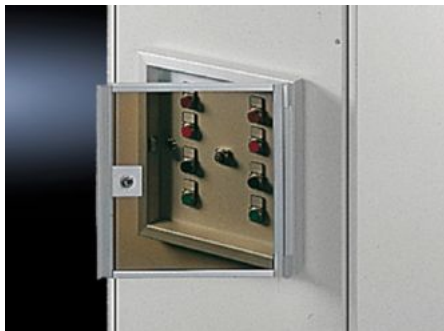

SOFTWARE & SERVICES

FRIEDHELM LOH GROUP

FT 2792.000 - Viewing window for operating panel

For the protection of display and control components. With a max. build height of 35 mm to fit operating panels AX and AE.

Features

Model No.	FT 2792.000
Material	Frame: Aluminium, natural anodised. Glass panel: Smoked acrylic
Supply includes	Lock insert no. 3524 E
To fit Model No.	2742.010 2742.000
To fit	Enclosure type: Operating panel AX AE Width: = 377 mm Height: = 377 mm
Packs of	1 pc(s).
Net weight	2.086 kg
Gross weight	2.286 kg
Customs tariff number	76101000
ETIM 9	EC002527
ETIM 8	EC002527
ECLASS 8.0	27182204

Features

Product description

FT viewing window, for operating panel 2742.010, 2742.000,
aluminium