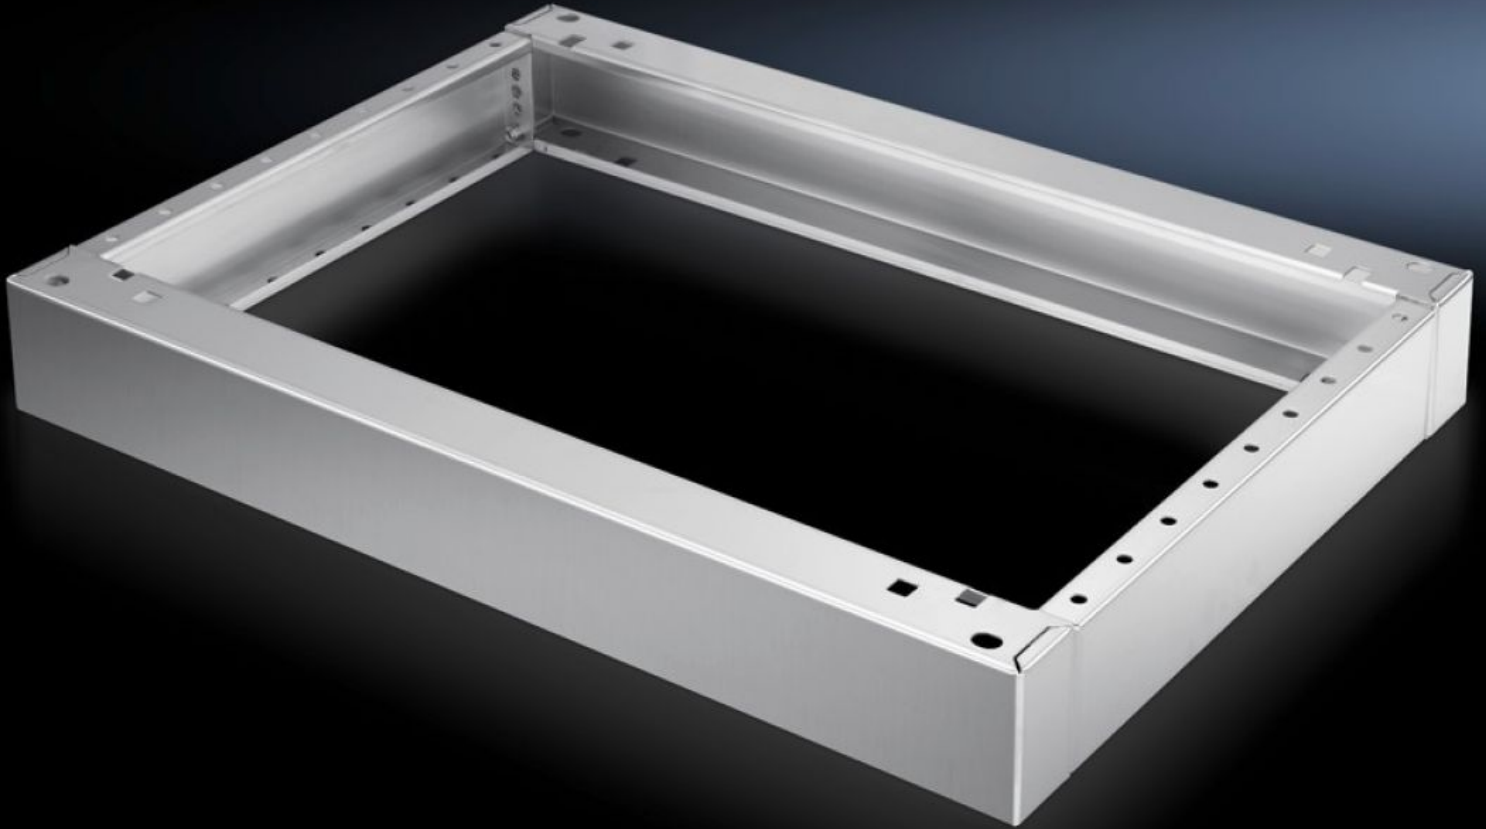

Rittal – The System.

Faster – better – everywhere.

SO 2869.000

Base/plinth, complete

State: 25/12/2025 (Source: rittal.com/sg-en)

ENCLOSURES

POWER DISTRIBUTION

CLIMATE CONTROL

IT INFRASTRUCTURE

SOFTWARE & SERVICES

FRIEDHELM LOH GROUP