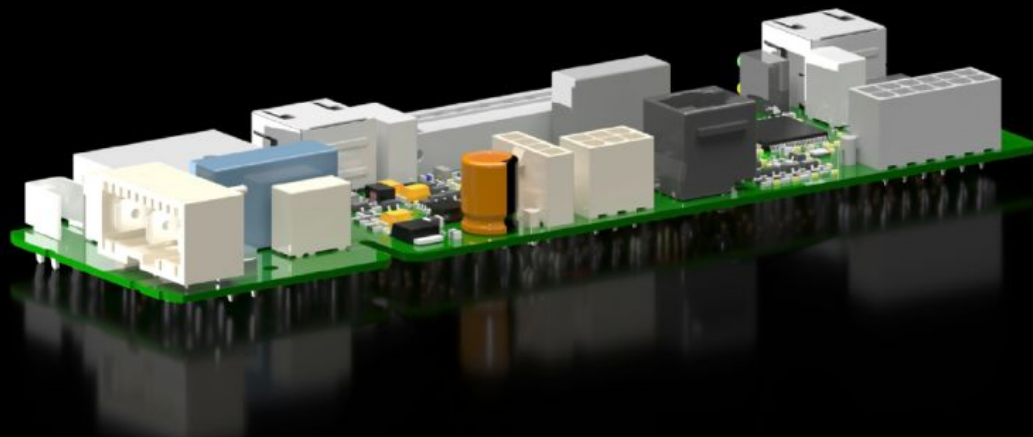

Rittal – The System.

Faster – better – everywhere.

SK 3398.598 Controller

State: 09/04/2026 (Source: rittal.com/sg-en)

ENCLOSURES

POWER DISTRIBUTION

CLIMATE CONTROL

IT INFRASTRUCTURE

SOFTWARE & SERVICES

FRIEDHELM LOH GROUP